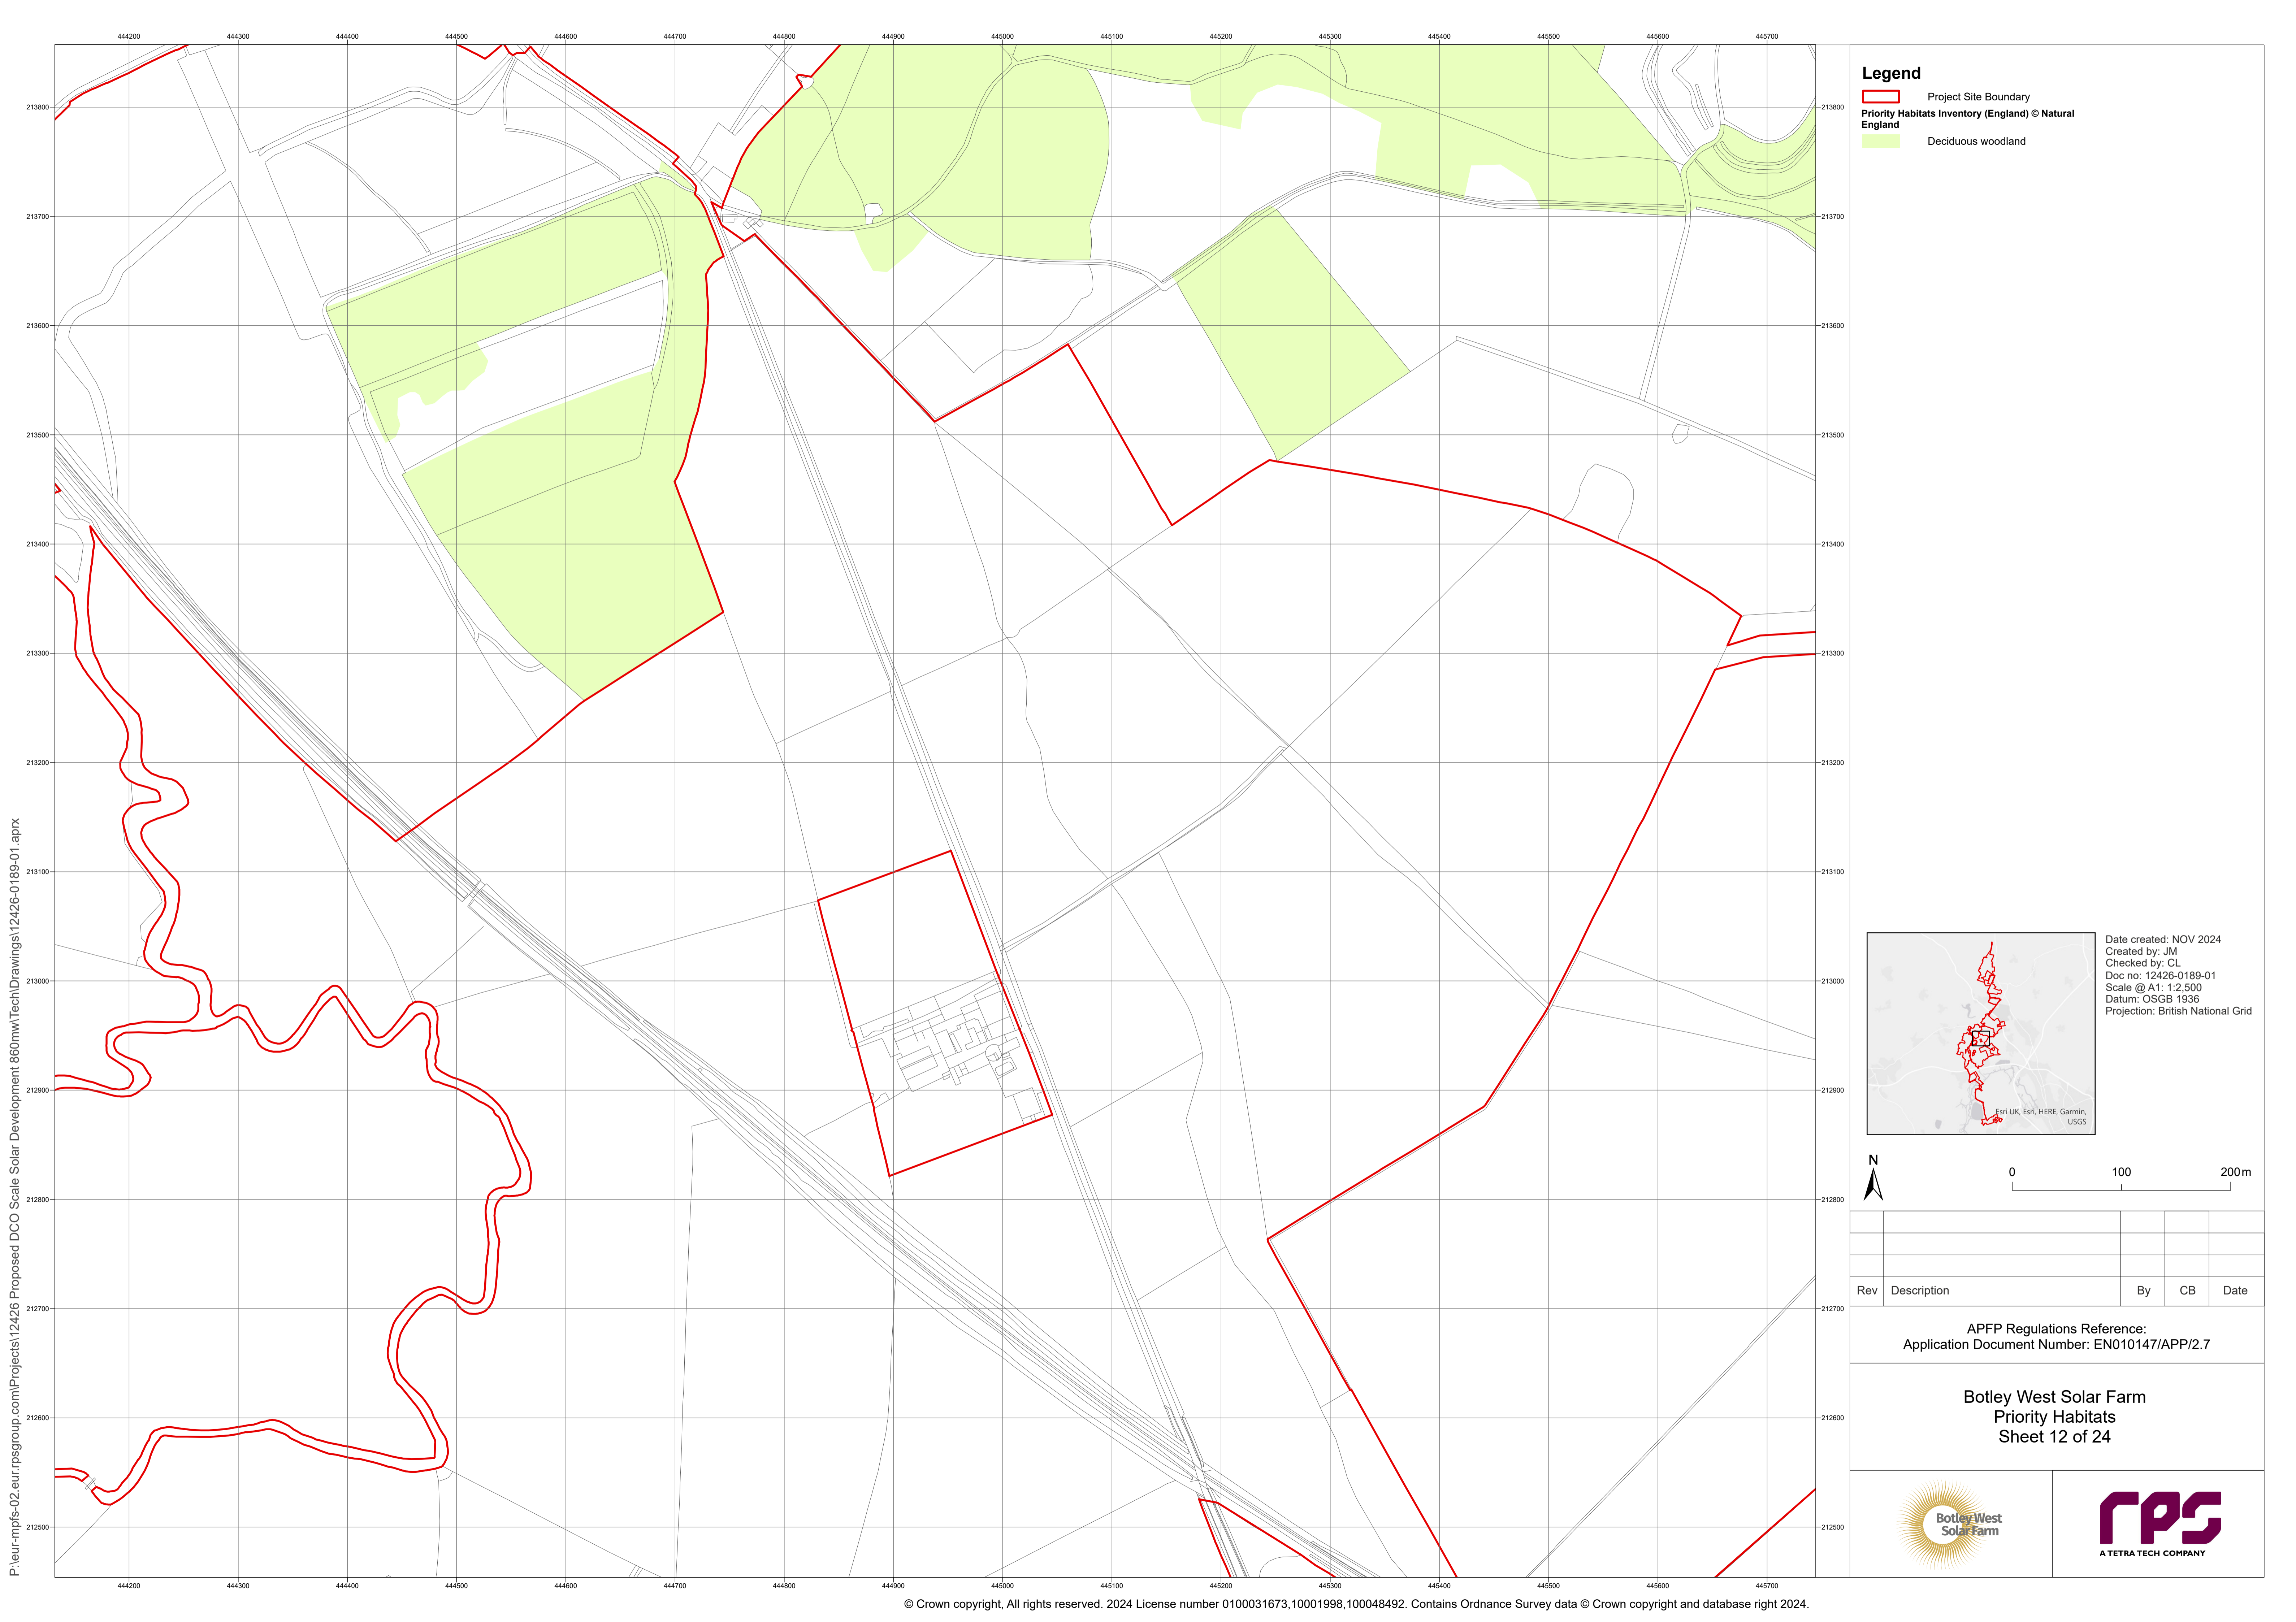

- Legend**
- Project Site Boundary
 - Priority Habitats Inventory (England) © Natural England
 - Deciduous woodland

Date created: NOV 2024
 Created by: JM
 Checked by: CL
 Doc no: 12426-0189-01
 Scale @ A1: 1:2,500
 Datum: OSGB 1936
 Projection: British National Grid