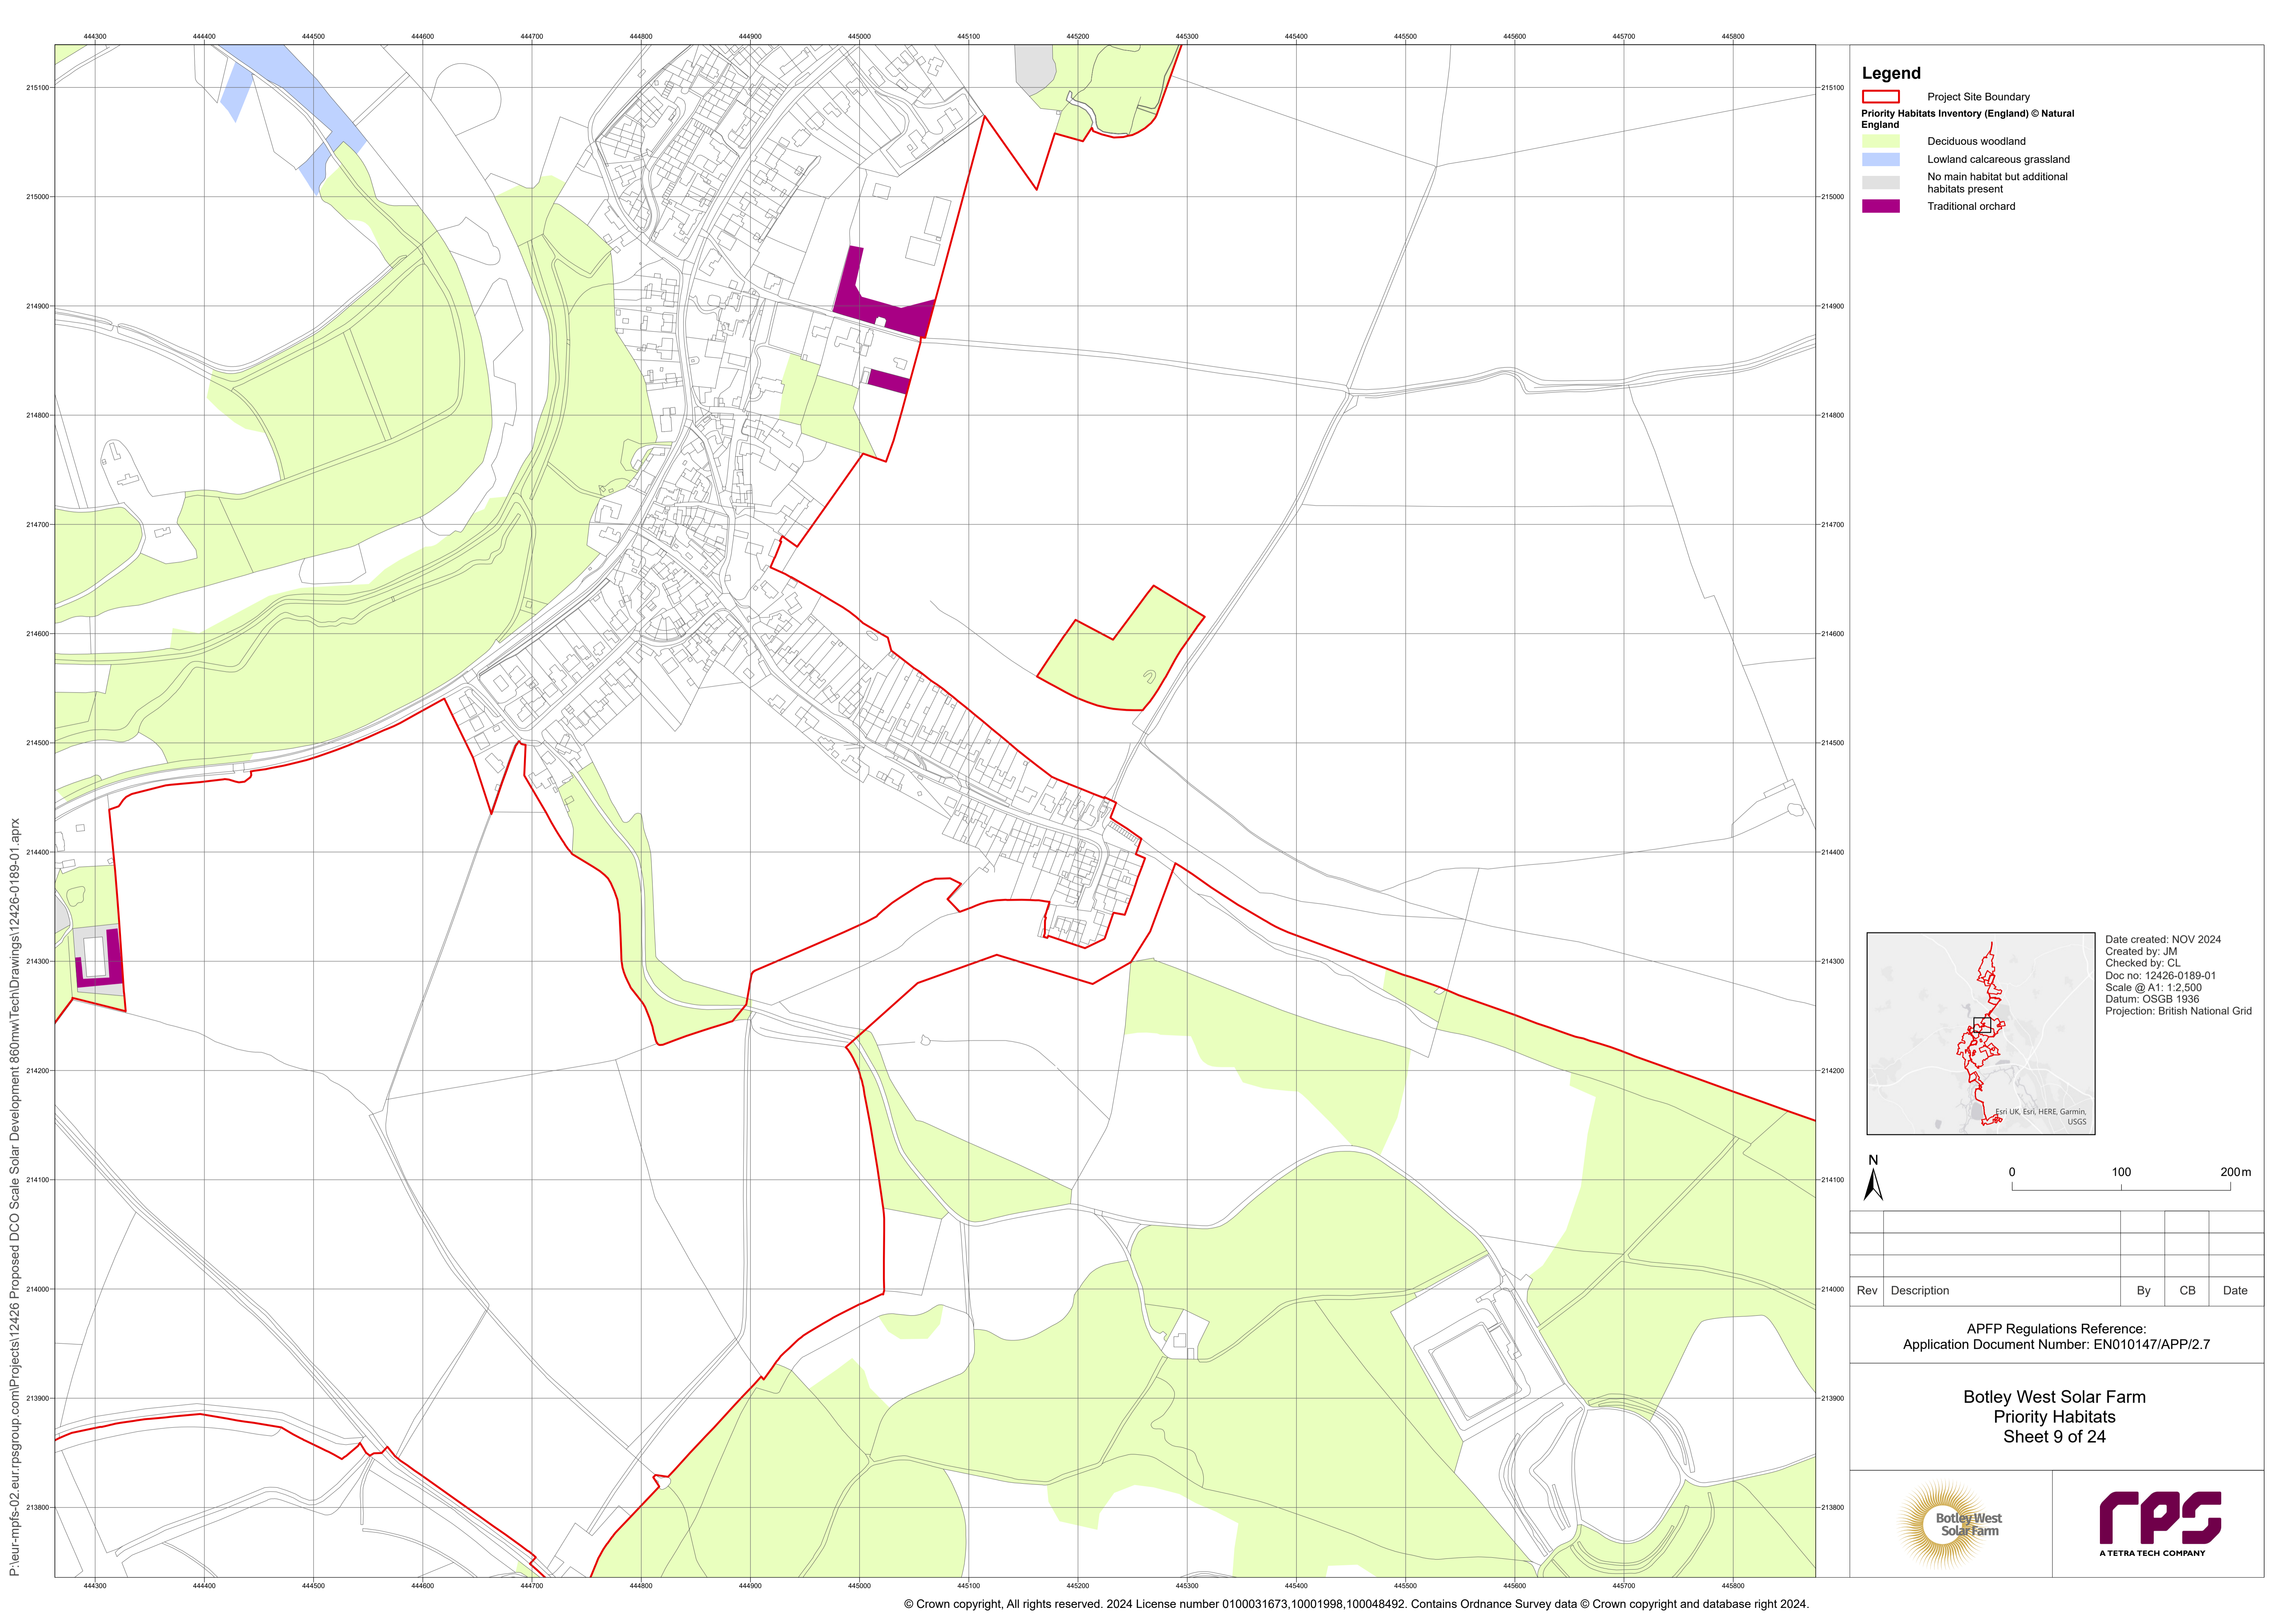

1. **Legend**
2. Project Site Boundary
   - **Priority Habitats Inventory (England) © Natural England**
   - Deciduous woodland
   - Lowland calcareous grassland
   - No main habitat but additional habitats present
   - Traditional orchard

Date created: NOV 2024
Created by: JM
Checked by: CL
Doc no: 12426-0189-01
Scale @ A1: 1:2,500
Datum: OSGB 1936
Projection: British National Grid

Rev	Description	By	CB	Date

APFP Regulations Reference:
Application Document Number: EN010147/APP/2.7

Botley West Solar Farm
Priority Habitats
Sheet 9 of 24

P:\eur-mpfs-02.eur.rpsgroup.com\Projects\12426 Proposed DCO Scale Solar Development\860mm\Tech\Drawings\12426-0189-01.aprx