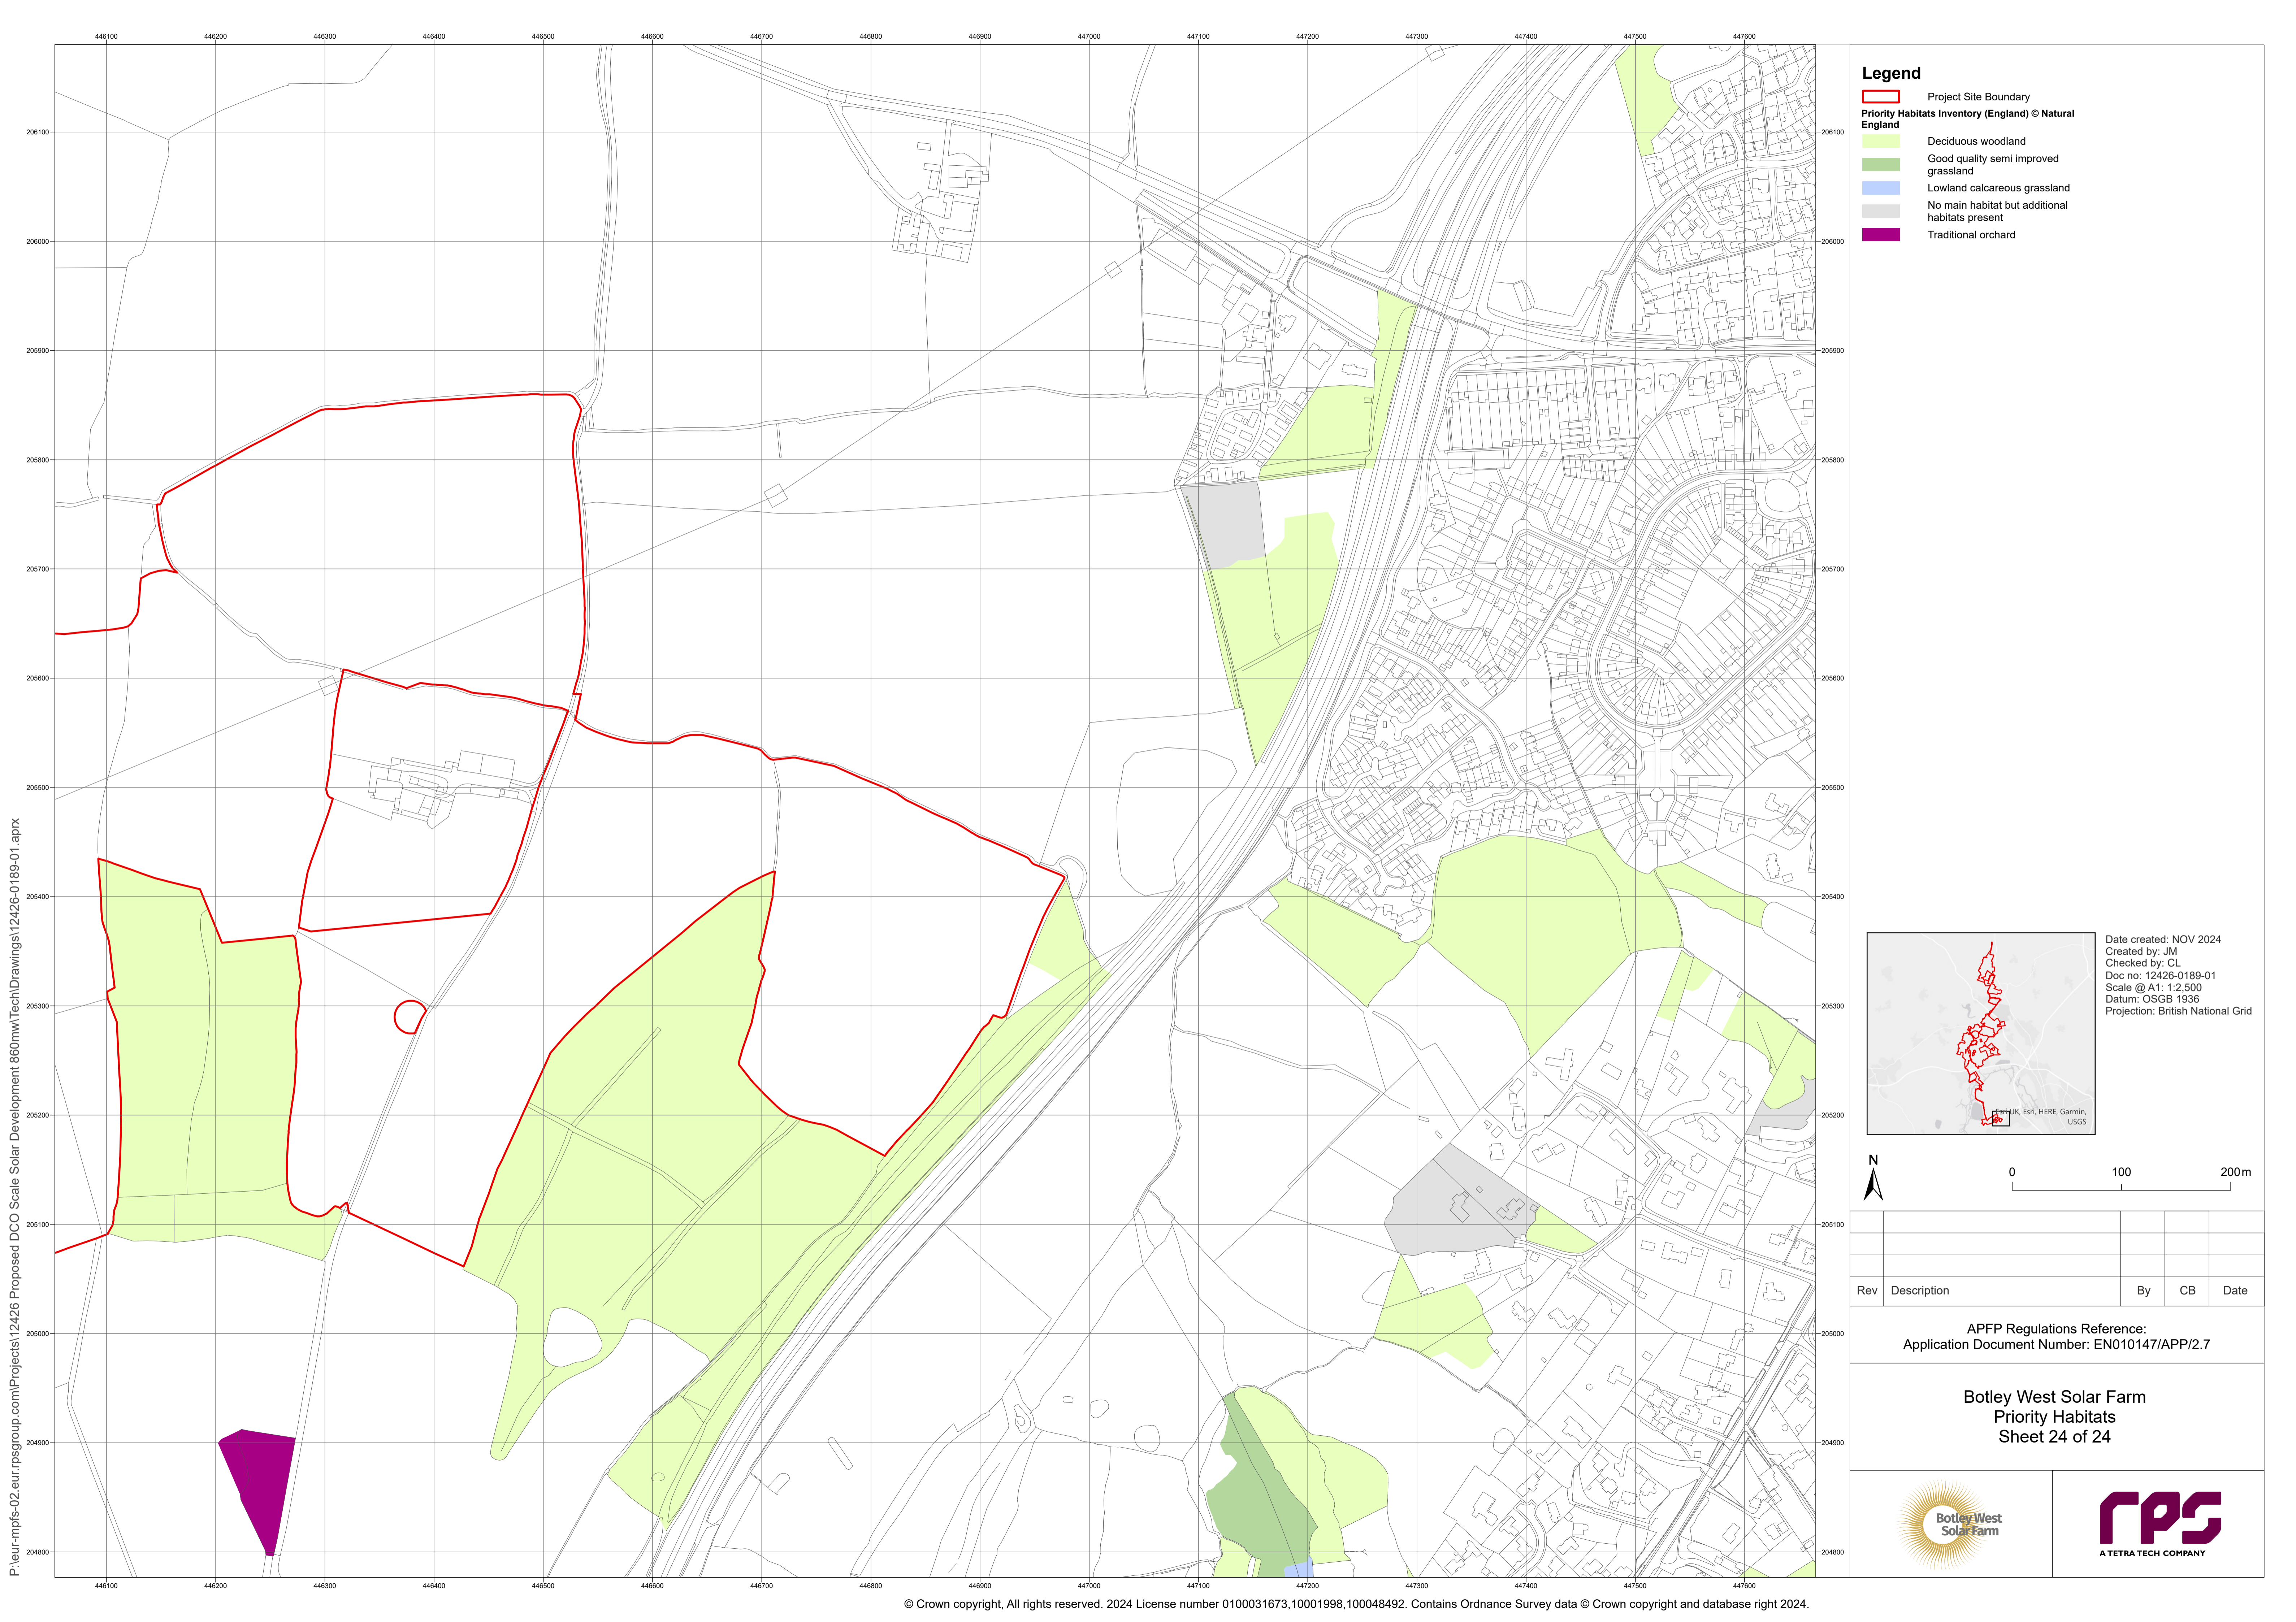

Legend

- Project Site Boundary
- **Priority Habitats Inventory (England) © Natural England**
- Deciduous woodland
- Good quality semi improved grassland
- Lowland calcareous grassland
- No main habitat but additional habitats present
- Traditional orchard

Date created: NOV 2024
Created by: JM
Checked by: CL
Doc no: 12426-0189-01
Scale @ A1: 1:2,500
Datum: OSGB 1936
Projection: British National Grid

Rev	Description	By	CB	Date

APFP Regulations Reference:
Application Document Number: EN010147/APP/2.7

Botley West Solar Farm
Priority Habitats
Sheet 24 of 24