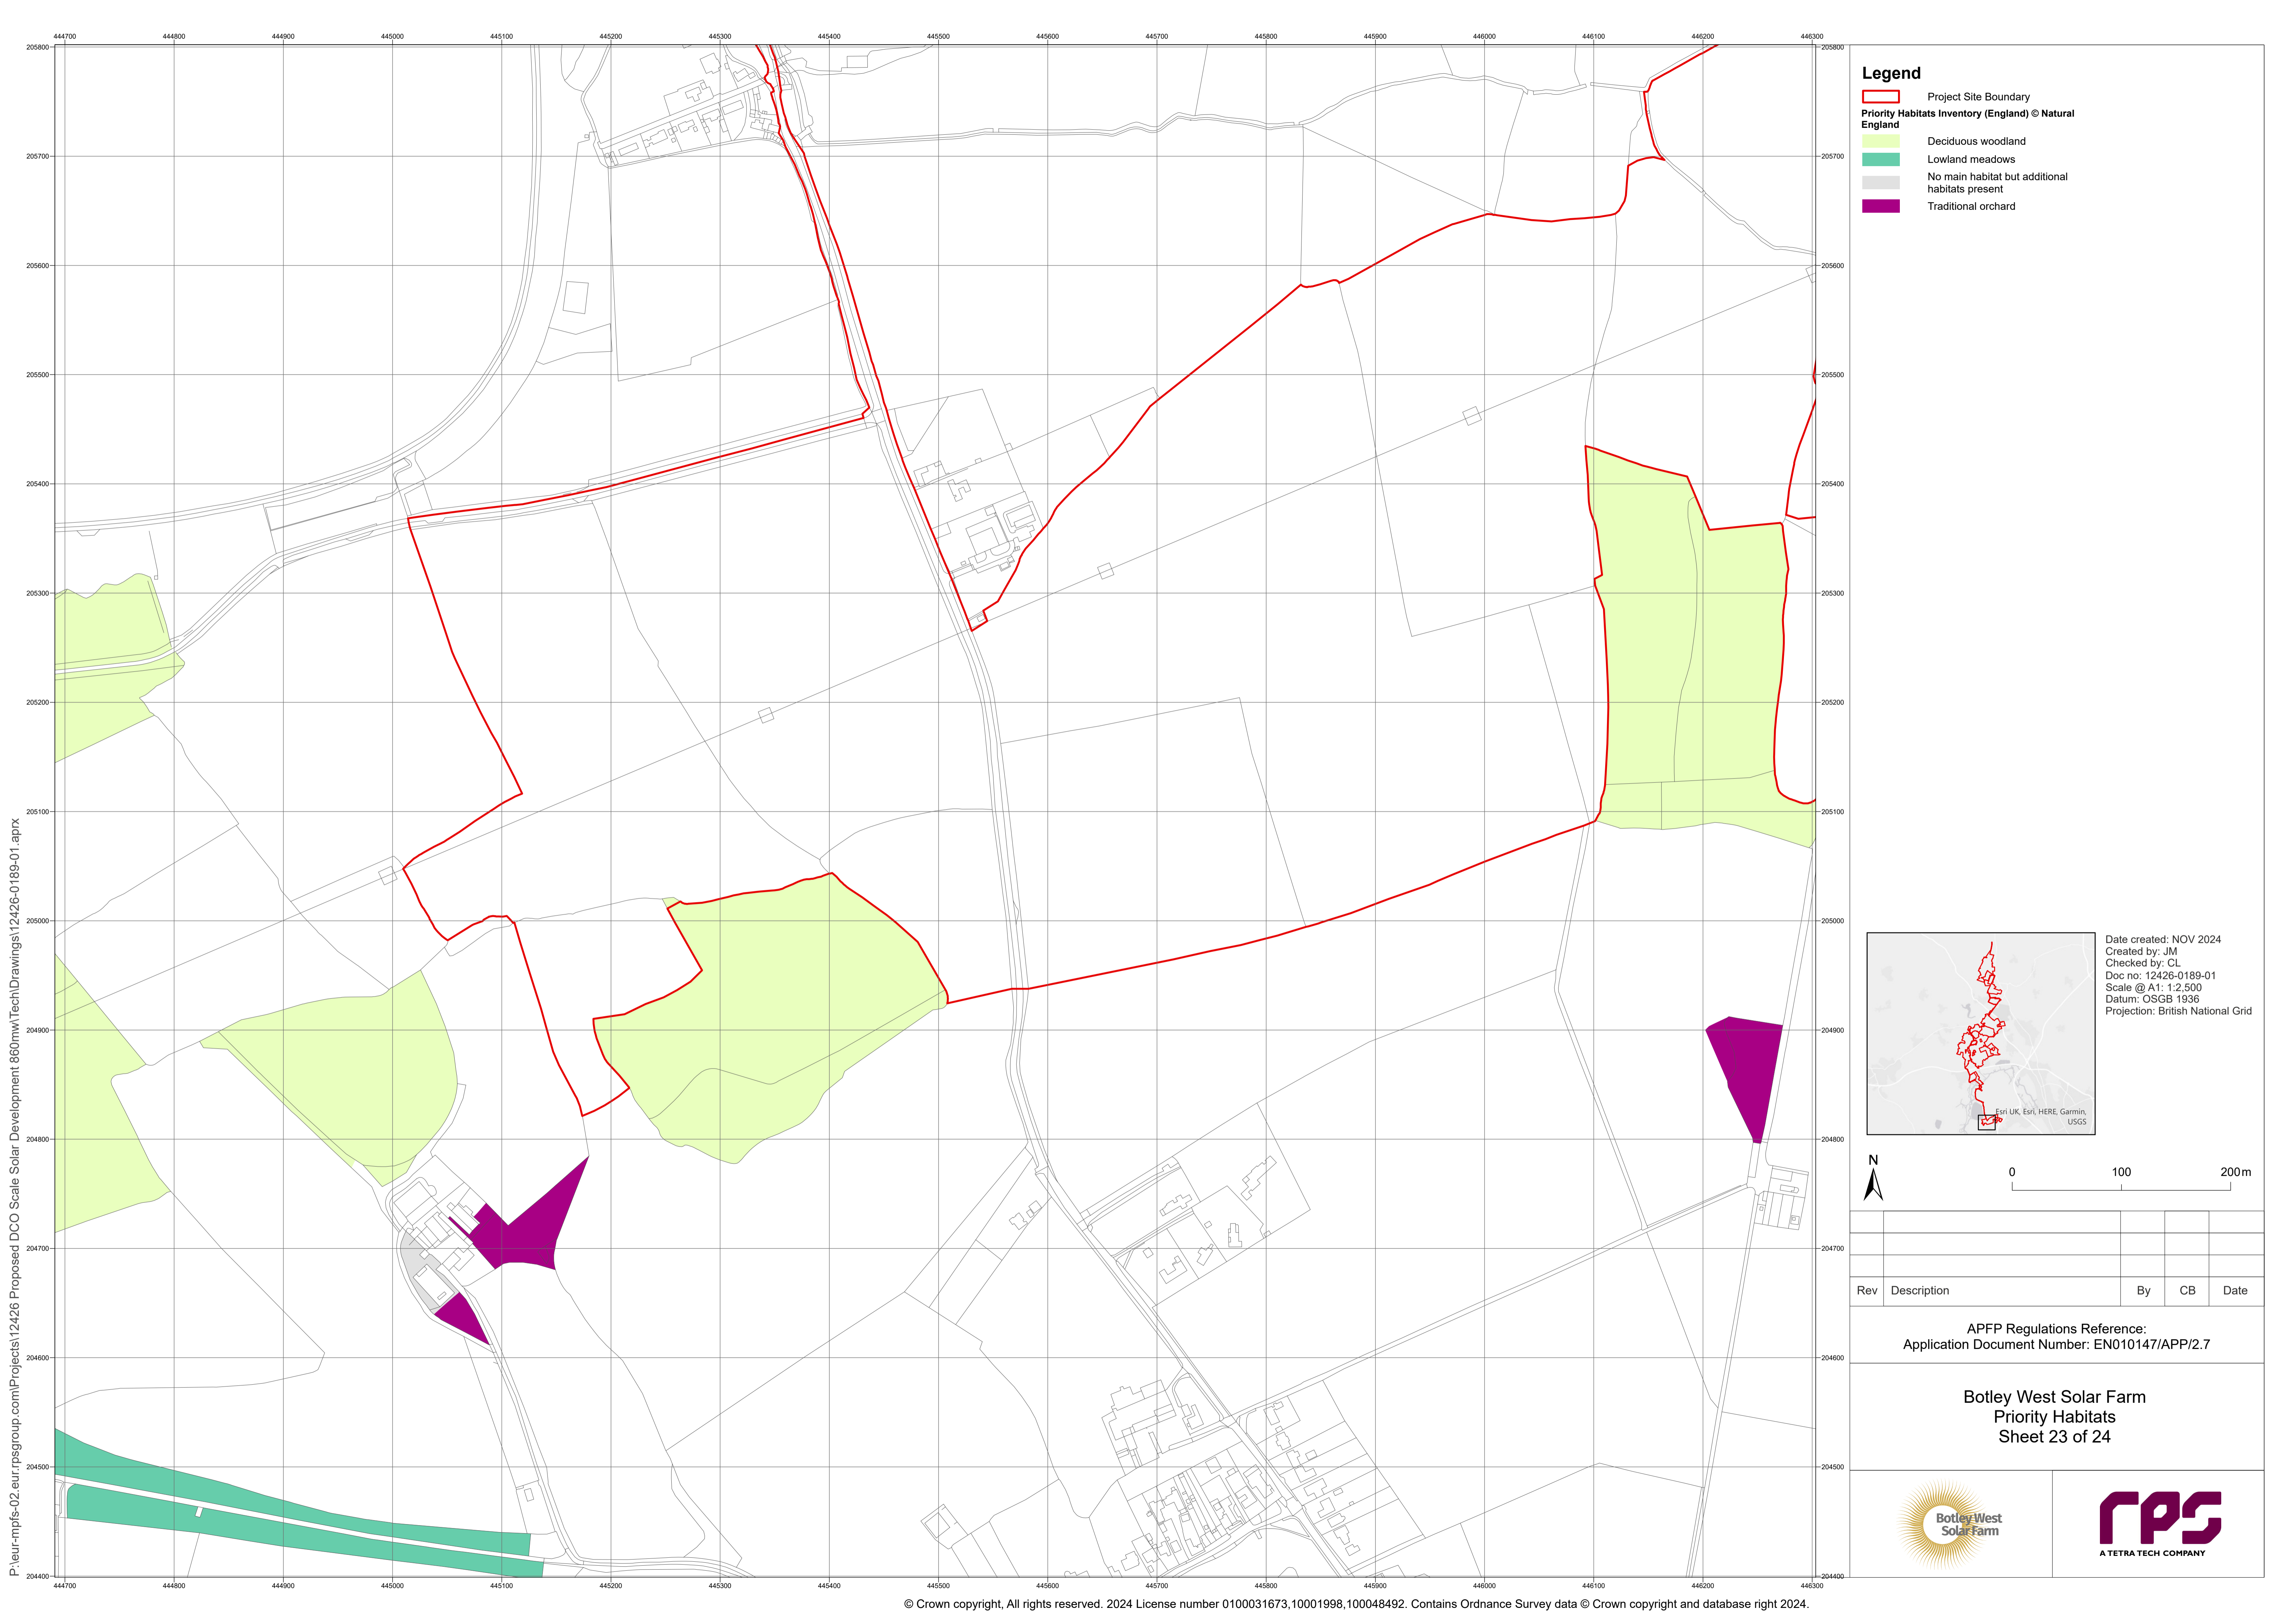

1. **Legend**
2. Project Site Boundary
   - **Priority Habitats Inventory (England) © Natural England**
   - Deciduous woodland
   - Lowland meadows
   - No main habitat but additional habitats present
   - Traditional orchard

Date created: NOV 2024
Created by: JM
Checked by: CL
Doc no: 12426-0189-01
Scale @ A1: 1:2,500
Datum: OSGB 1936
Projection: British National Grid

Rev	Description	By	CB	Date

APFP Regulations Reference:
Application Document Number: EN010147/APP/2.7

Botley West Solar Farm
Priority Habitats
Sheet 23 of 24