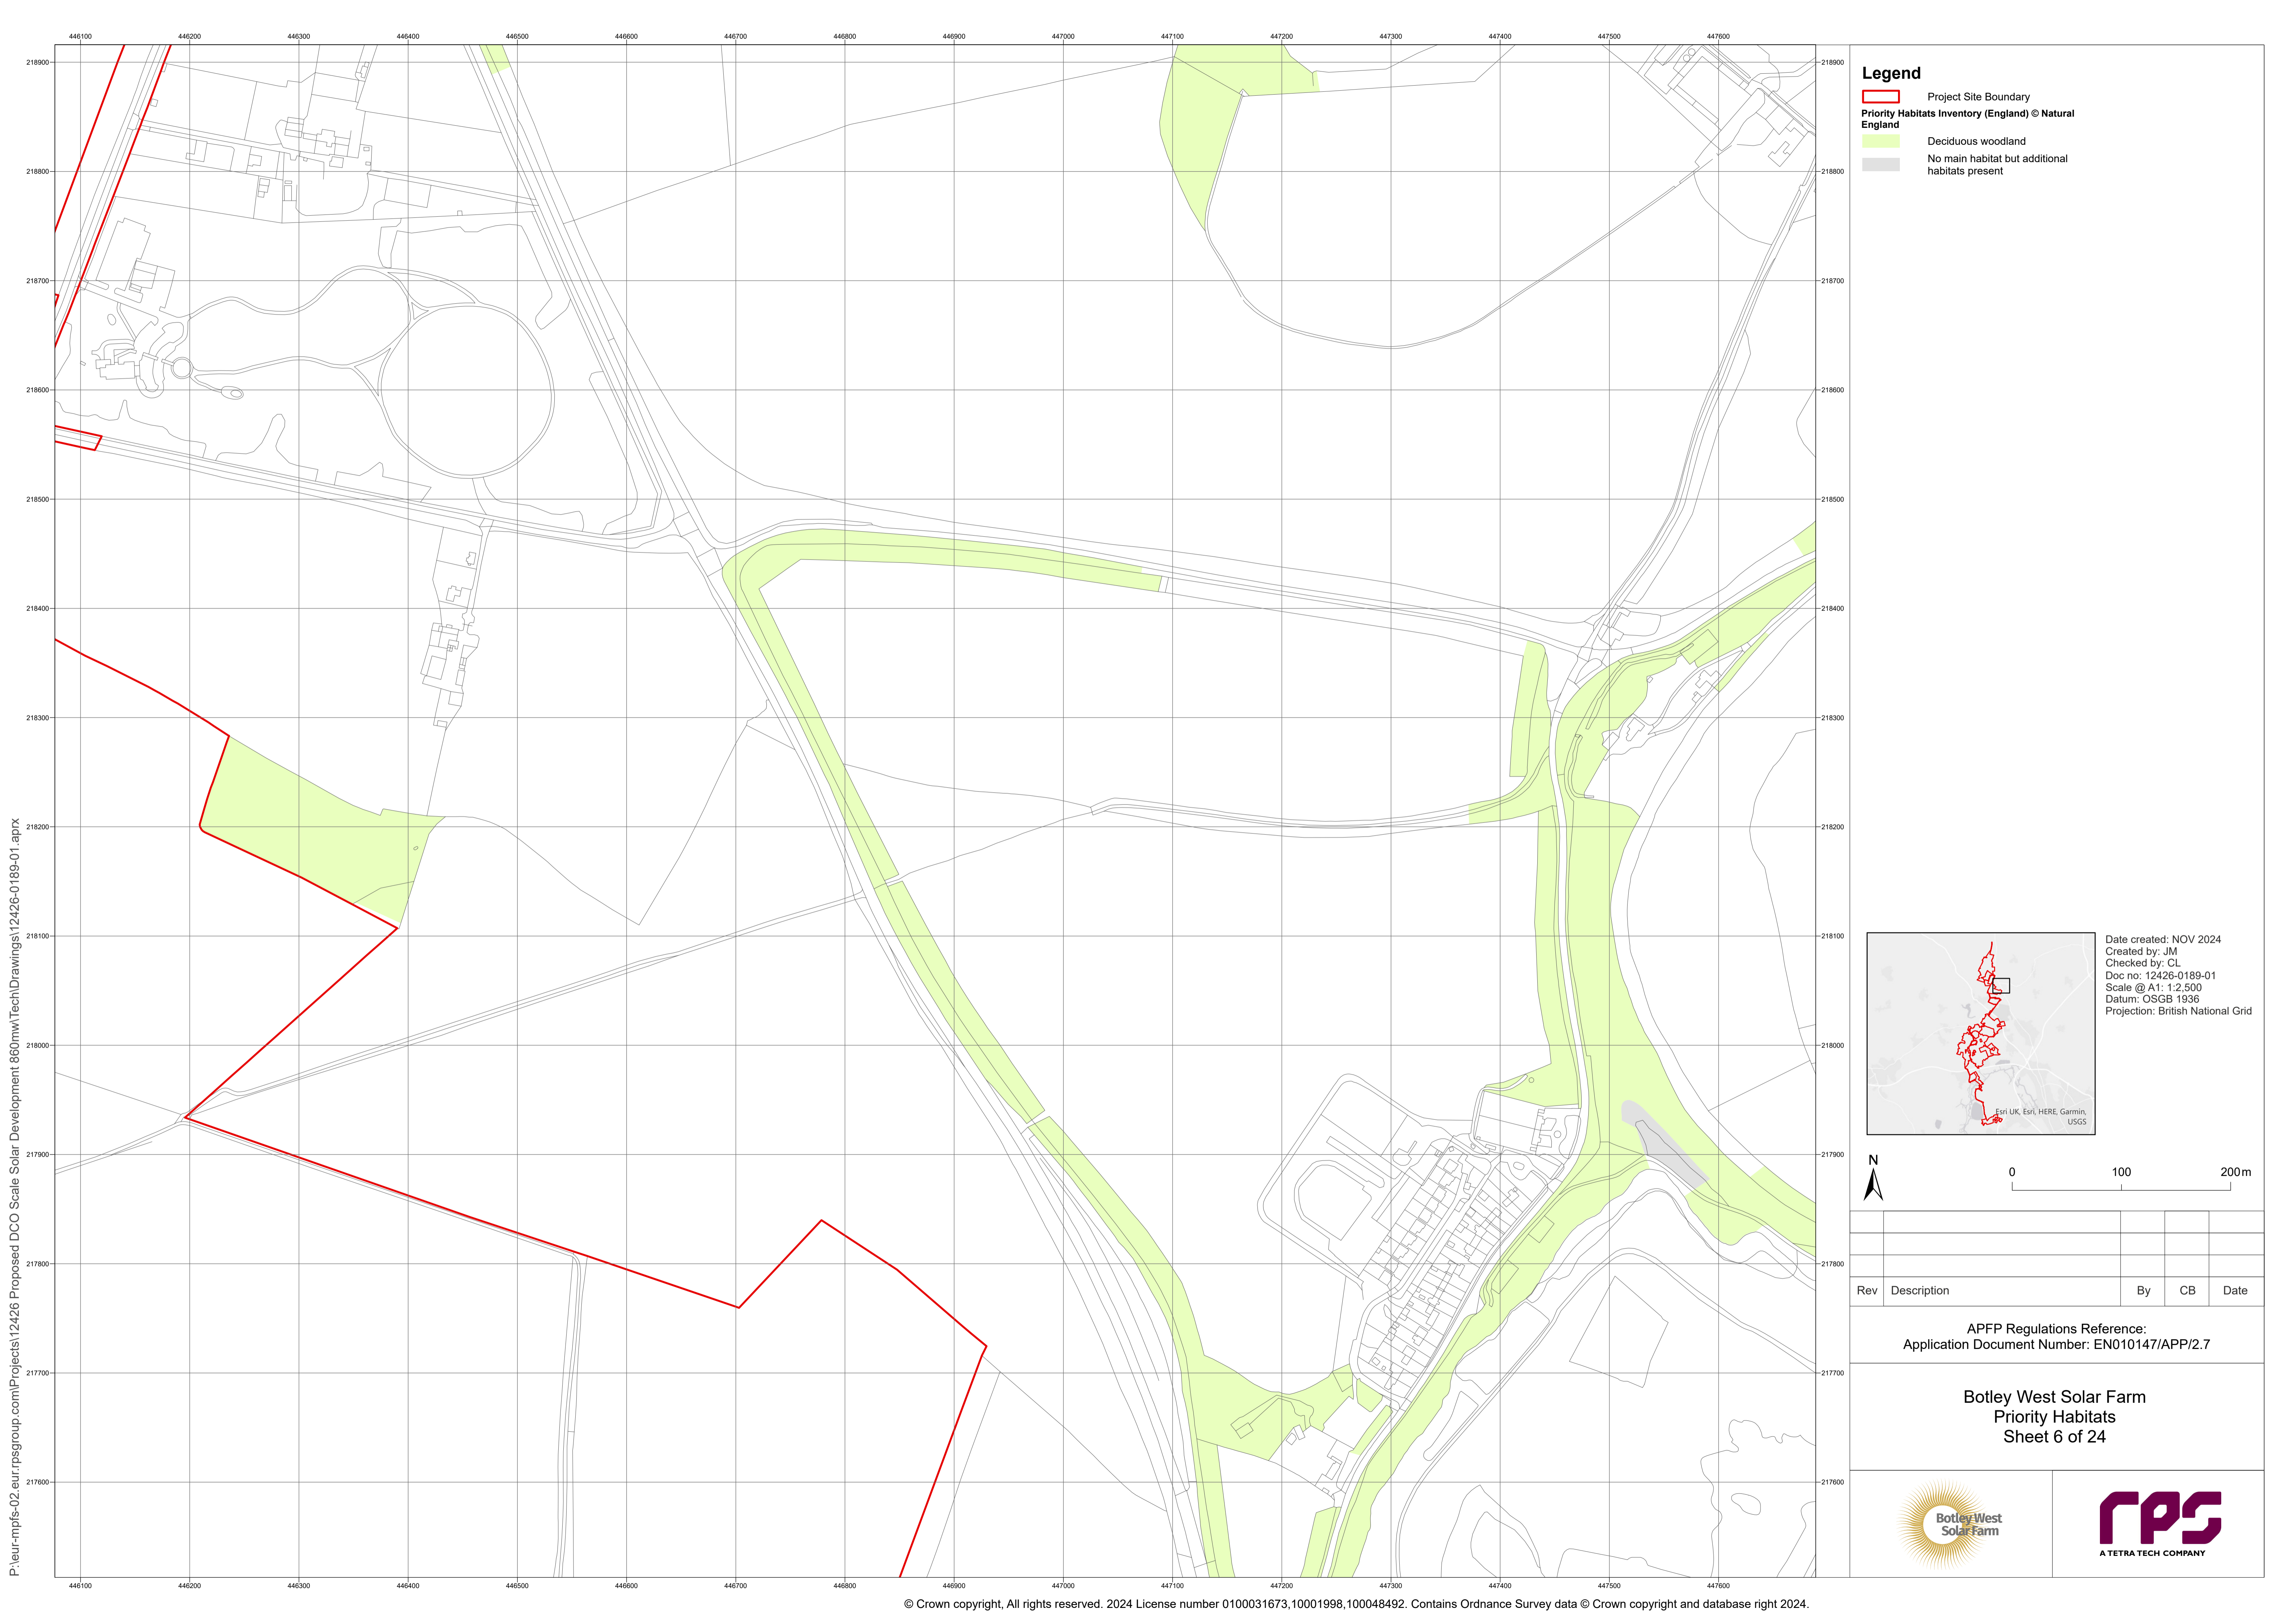

Botley West Solar Farm
 Priority Habitats
 Sheet 5 of 24

Legend

- Project Site Boundary
- Priority Habitats Inventory (England) © Natural England**
- Deciduous woodland
- No main habitat but additional habitats present