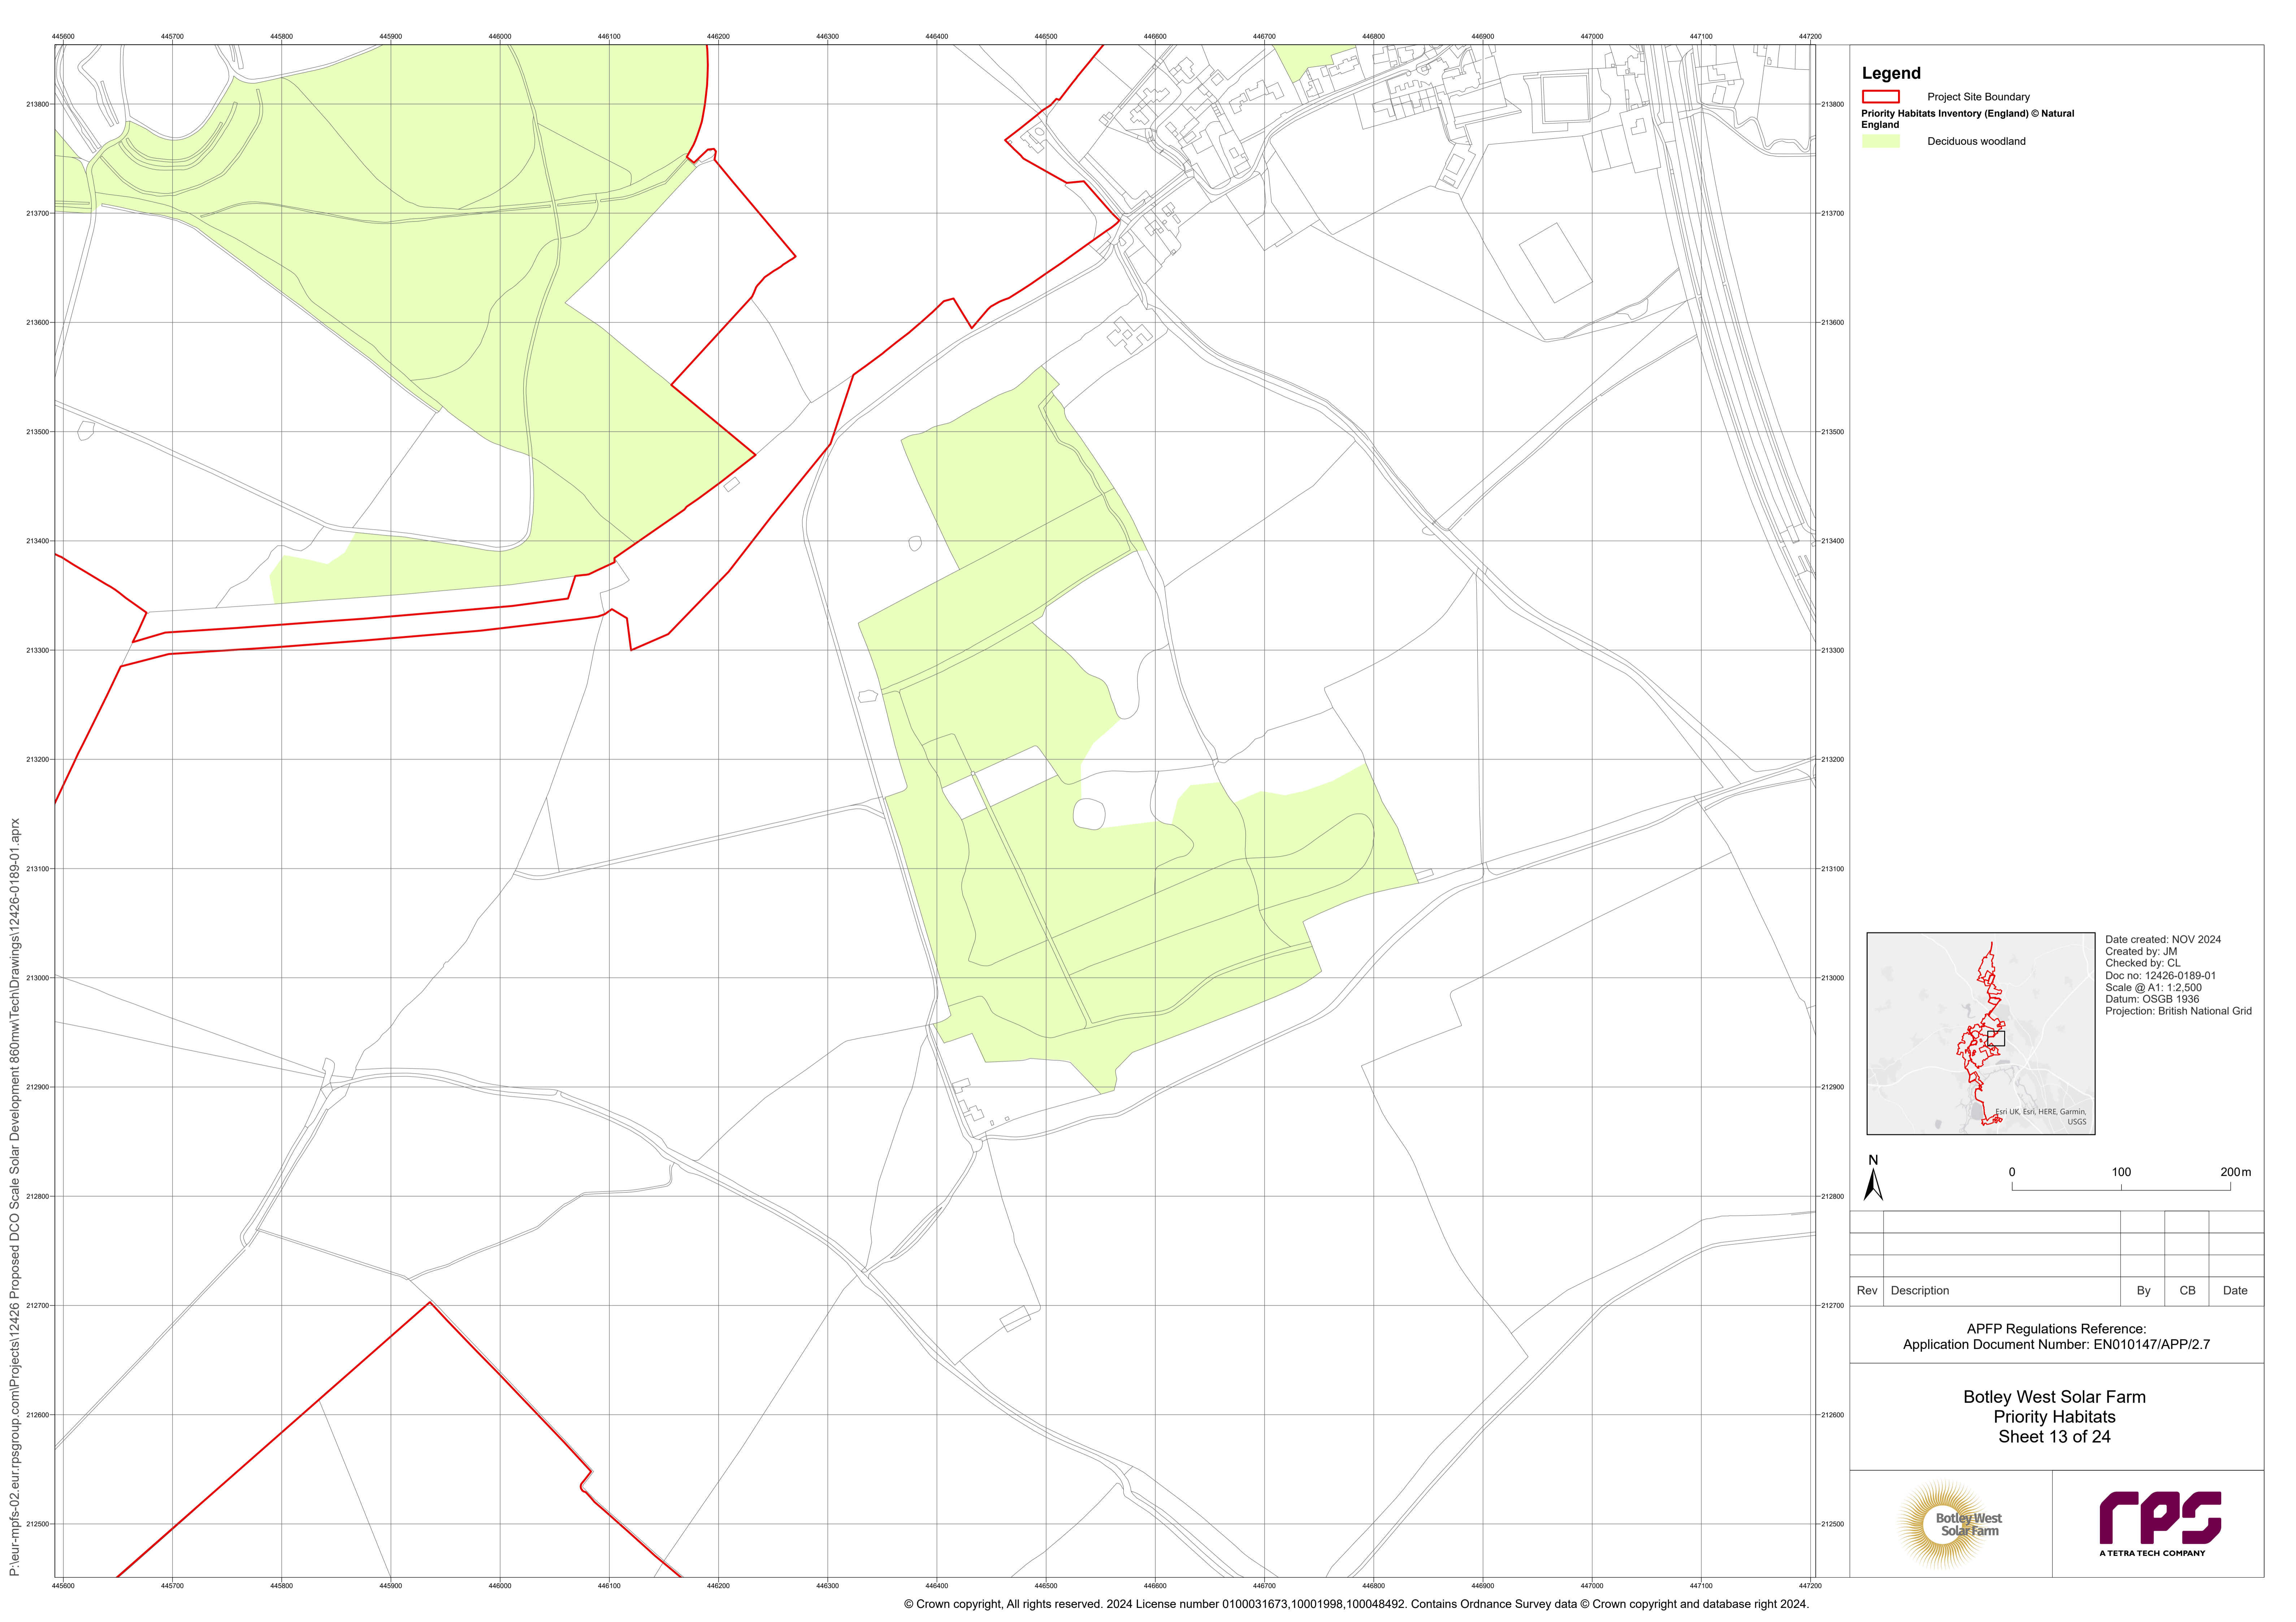

1. **Legend**
2. Project Site Boundary
   - **Priority Habitats Inventory (England) © Natural England**
   - Deciduous woodland

Date created: NOV 2024
Created by: JM
Checked by: CL
Doc no: 12426-0189-01
Scale @ A1: 1:2,500
Datum: OSGB 1936
Projection: British National Grid

Rev	Description	By	CB	Date

APFP Regulations Reference:
Application Document Number: EN010147/APP/2.7

Botley West Solar Farm
Priority Habitats
Sheet 13 of 24