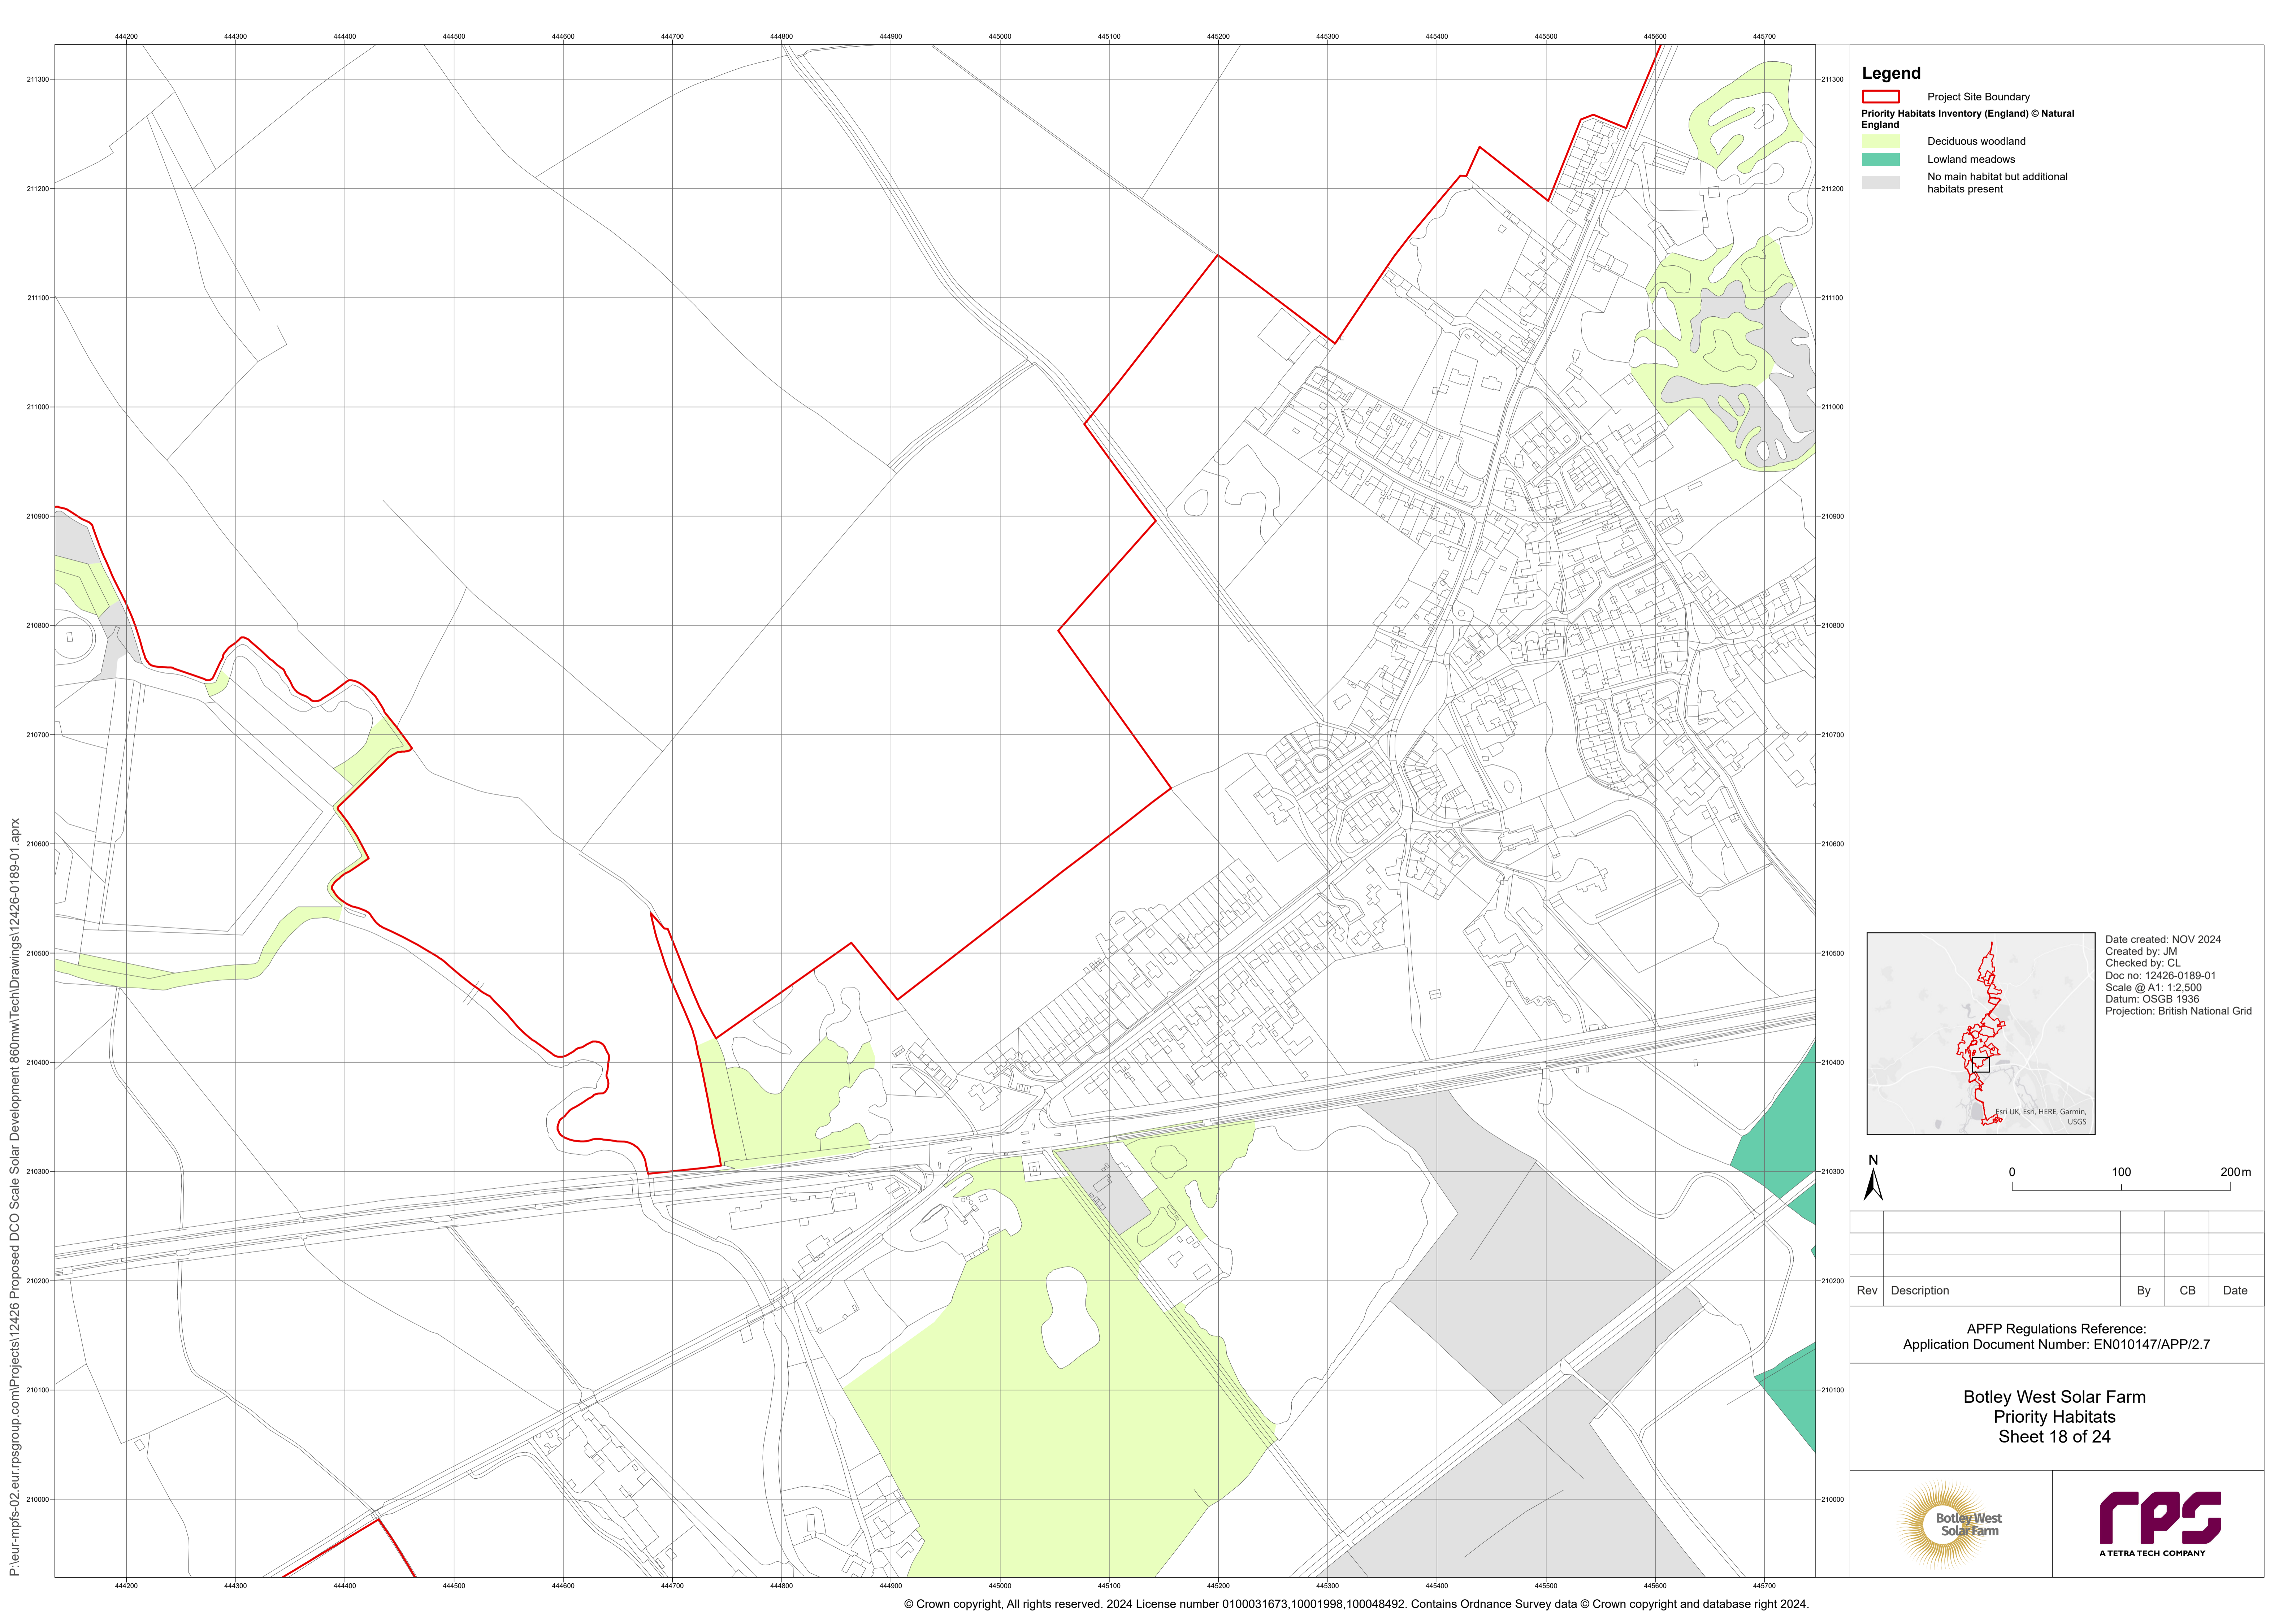

Legend

- Project Site Boundary
- **Priority Habitats Inventory (England) © Natural England**
- Deciduous woodland
- Lowland meadows
- No main habitat but additional habitats present

Date created: NOV 2024
Created by: JM
Checked by: CL
Doc no: 12426-0189-01
Scale @ A1: 1:2,500
Datum: OSGB 1936
Projection: British National Grid

Esri UK, Esri, HERE, Garmin, USGS

N

Rev	Description	By	CB	Date

APFP Regulations Reference:
Application Document Number: EN010147/APP/2.7

Botley West Solar Farm
Priority Habitats
Sheet 18 of 24

P:\eur-mpfs-02.eur.rpsgroup.com\Projects\12426 Proposed DCO Scale Solar Development\860mw\Tech\Drawings\12426-0189-01.aprx