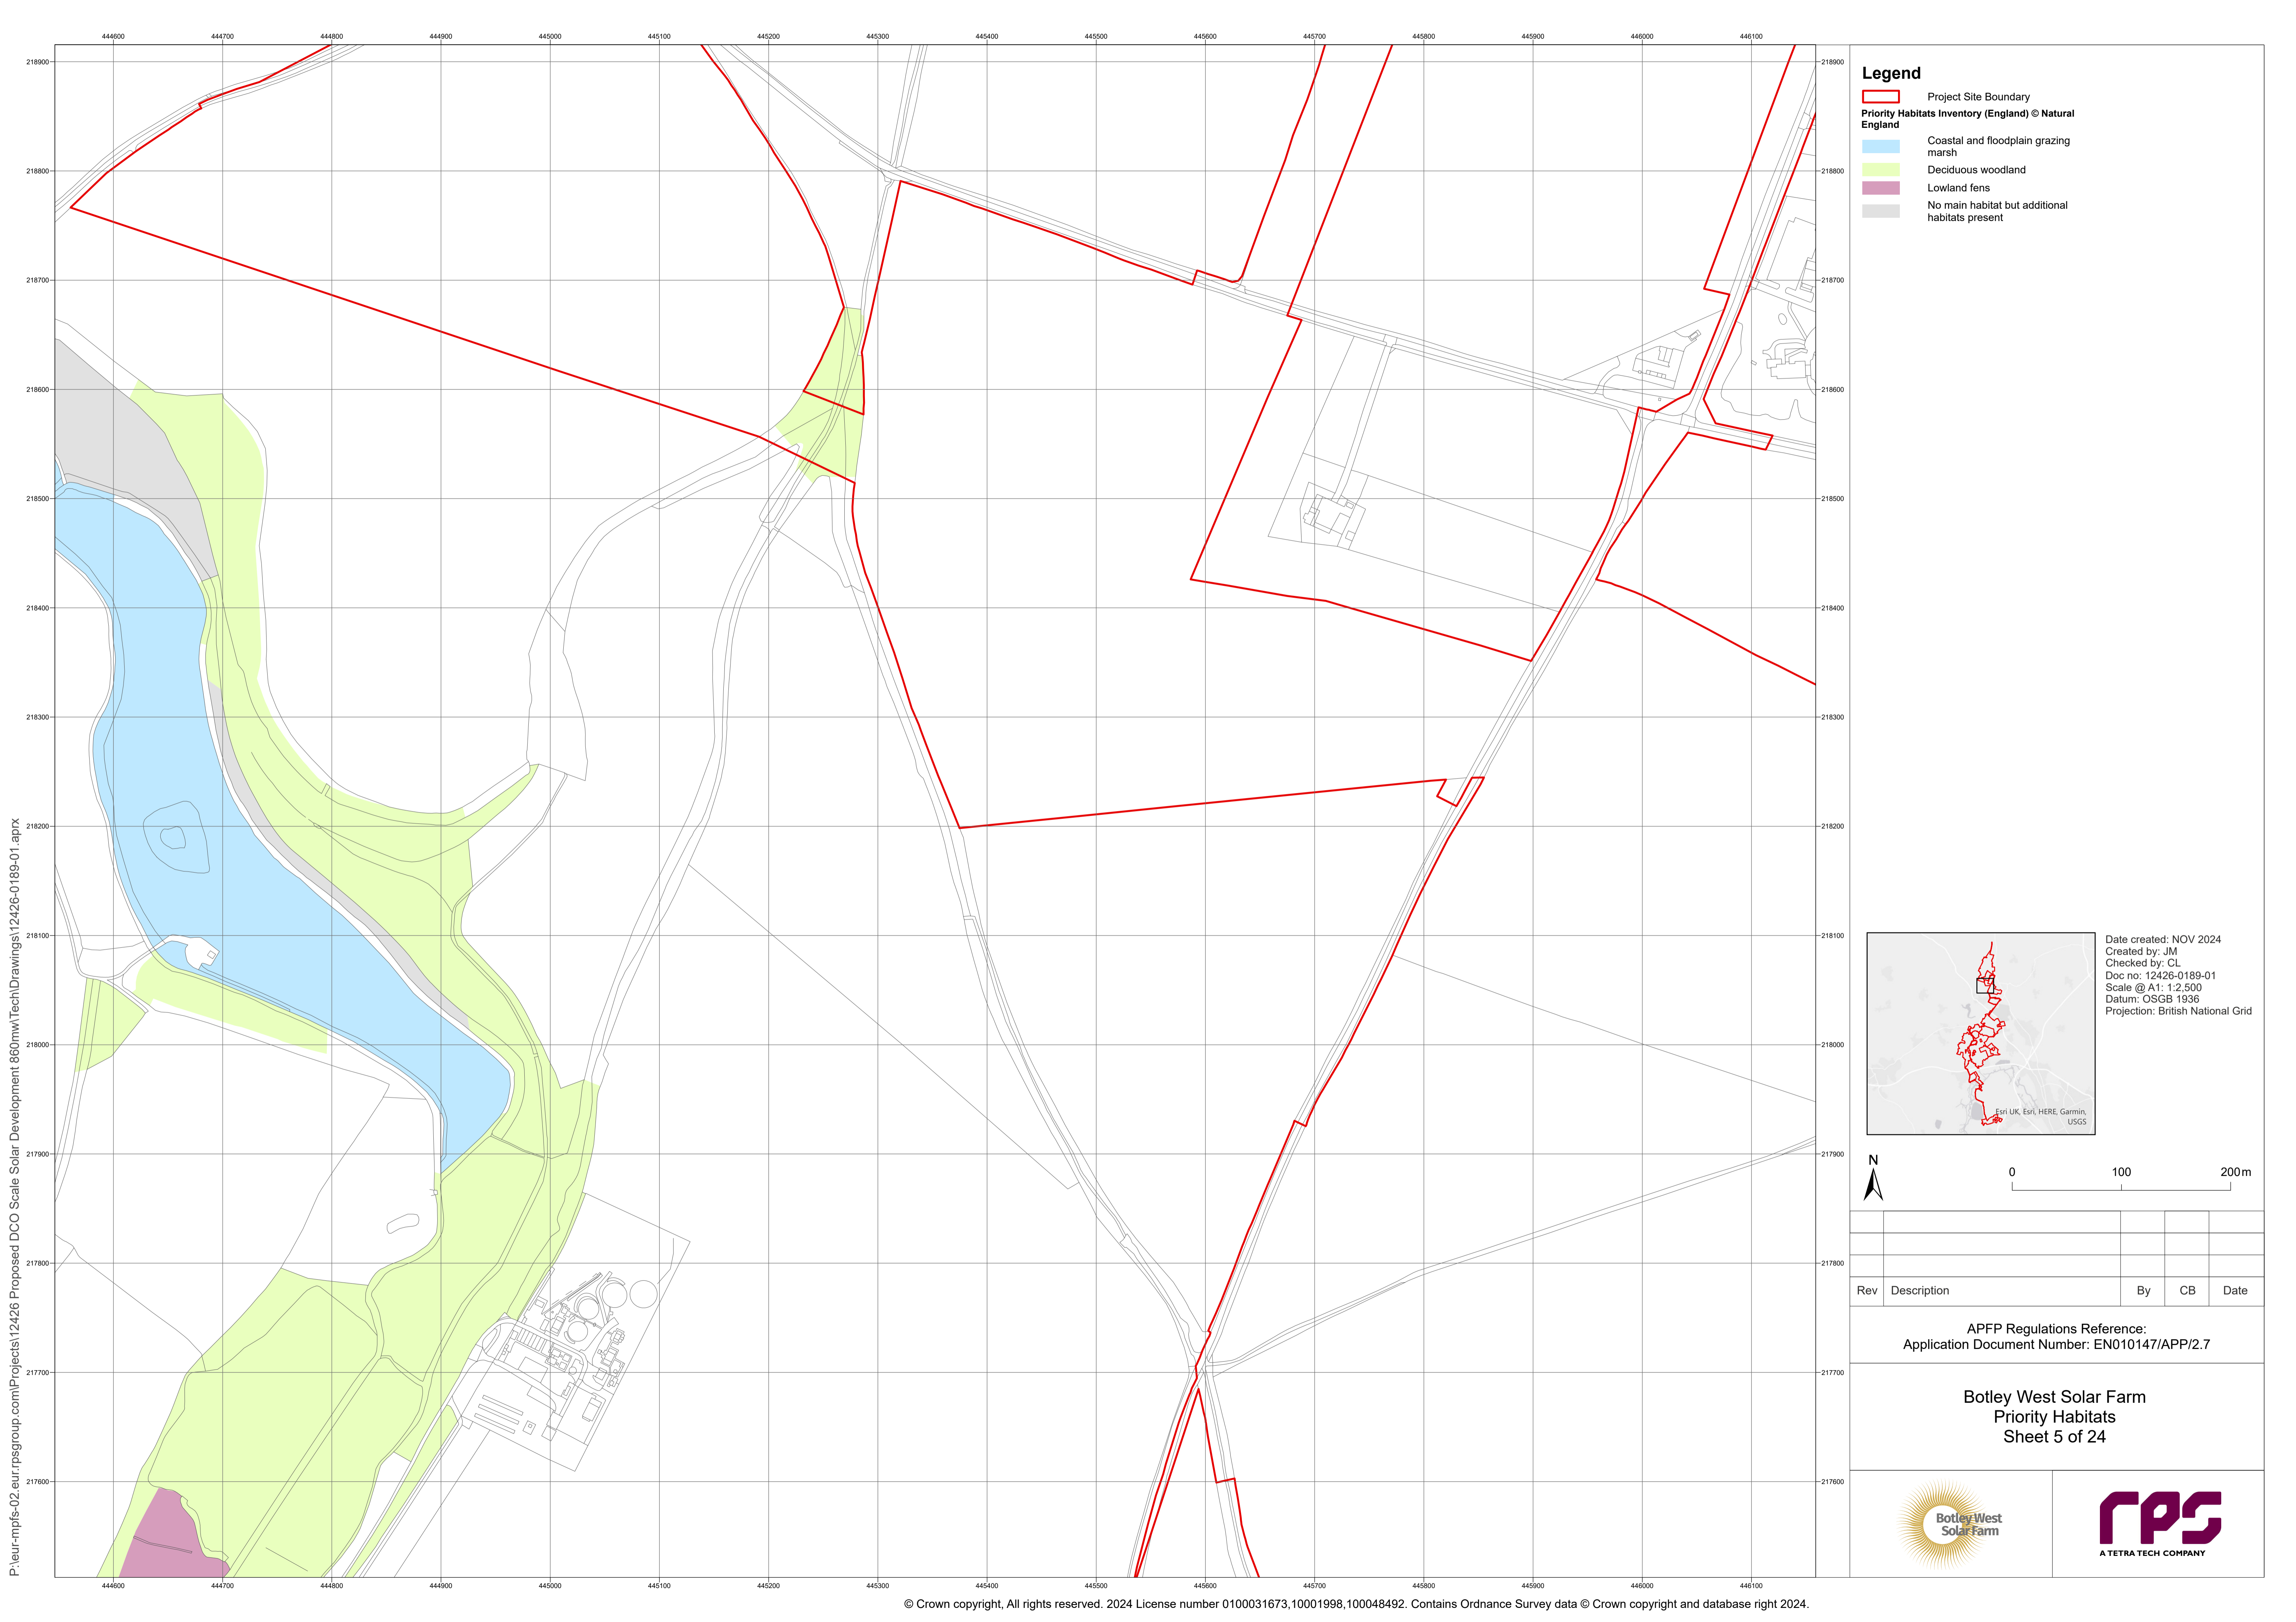

Legend

- Project Site Boundary
- **Priority Habitats Inventory (England) © Natural England**
- Coastal and floodplain grazing marsh
- Deciduous woodland
- Lowland fens
- No main habitat but additional habitats present

Date created: NOV 2024
Created by: JM
Checked by: CL
Doc no: 12426-0189-01
Scale @ A1: 1:2,500
Datum: OSGB 1936
Projection: British National Grid

Rev	Description	By	CB	Date

APFP Regulations Reference:
Application Document Number: EN010147/APP/2.7

Botley West Solar Farm
Priority Habitats
Sheet 5 of 24