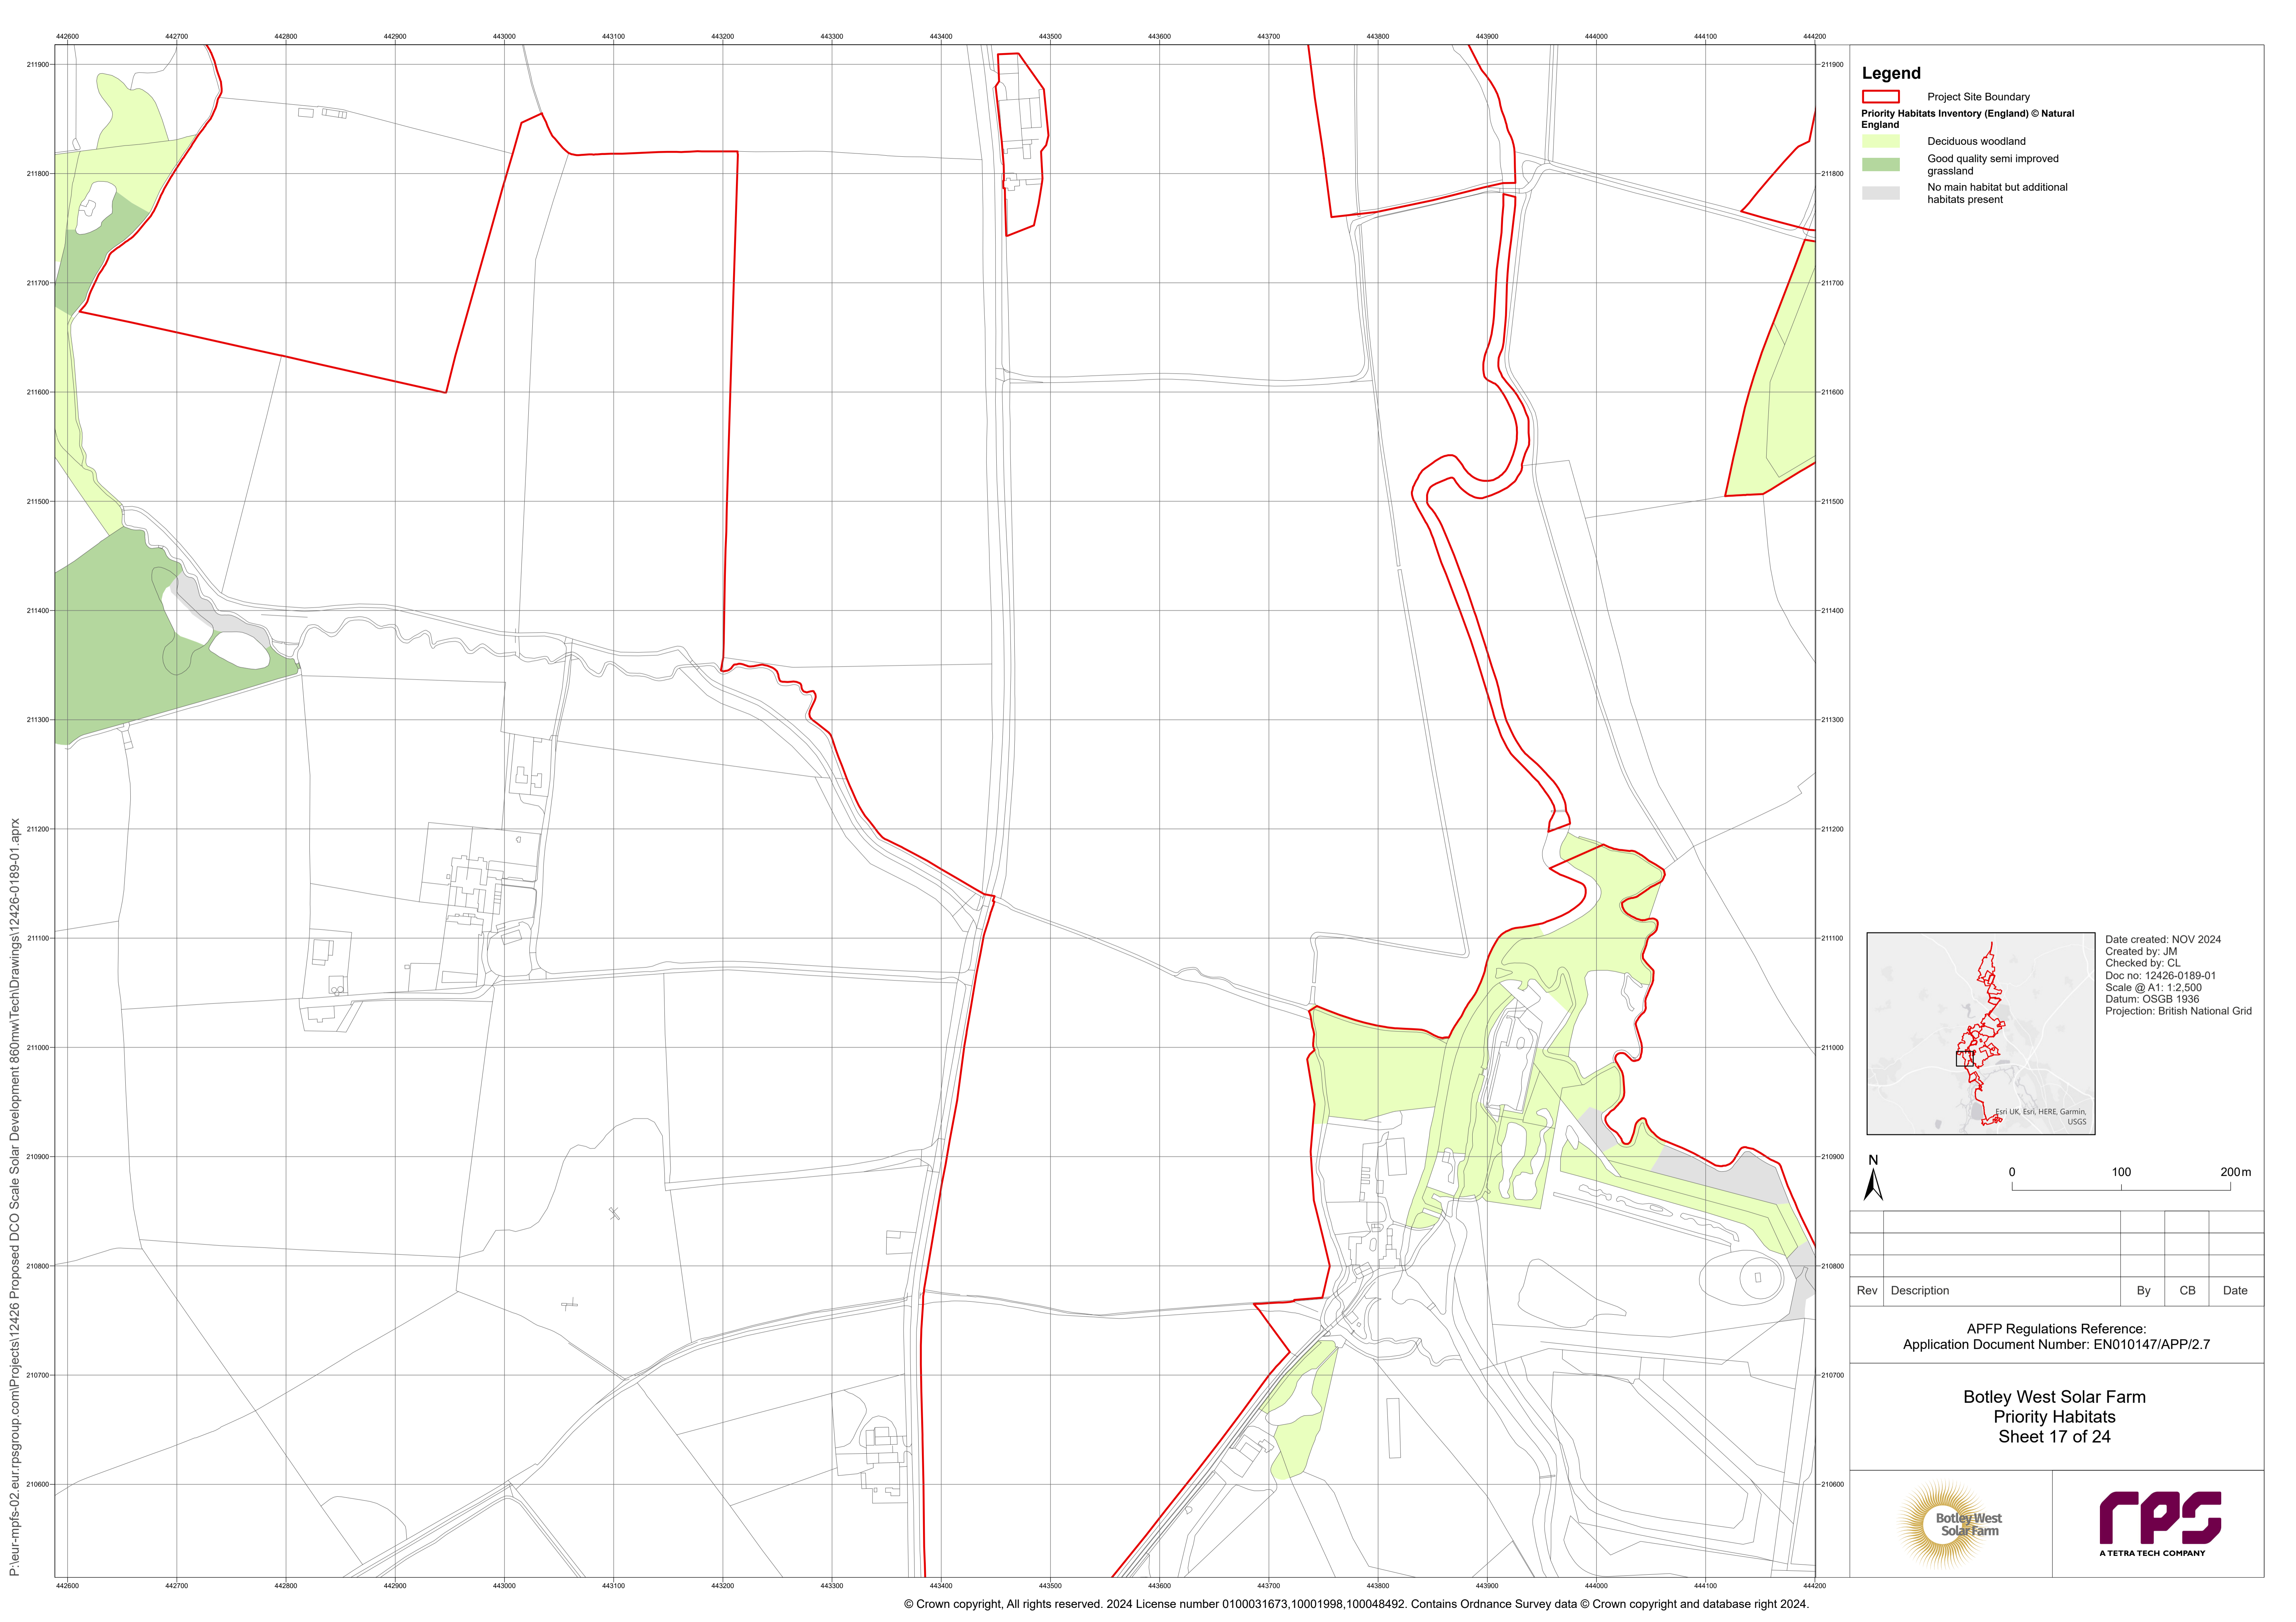

1. **Legend**
2. Project Site Boundary
   - **Priority Habitats Inventory (England) © Natural England**
   - Deciduous woodland
   - Good quality semi improved grassland
   - No main habitat but additional habitats present

Date created: NOV 2024
Created by: JM
Checked by: CL
Doc no: 12426-0189-01
Scale @ A1: 1:2,500
Datum: OSGB 1936
Projection: British National Grid

Rev	Description	By	CB	Date

APFP Regulations Reference:
Application Document Number: EN010147/APP/2.7

Botley West Solar Farm
Priority Habitats
Sheet 17 of 24

P:\eur-mp/s-02.eur.rpsgroup.com\Projects\12426 Proposed DCO Scale Solar Development\860mm\Tech\Drawings\12426-0189-01.aprx