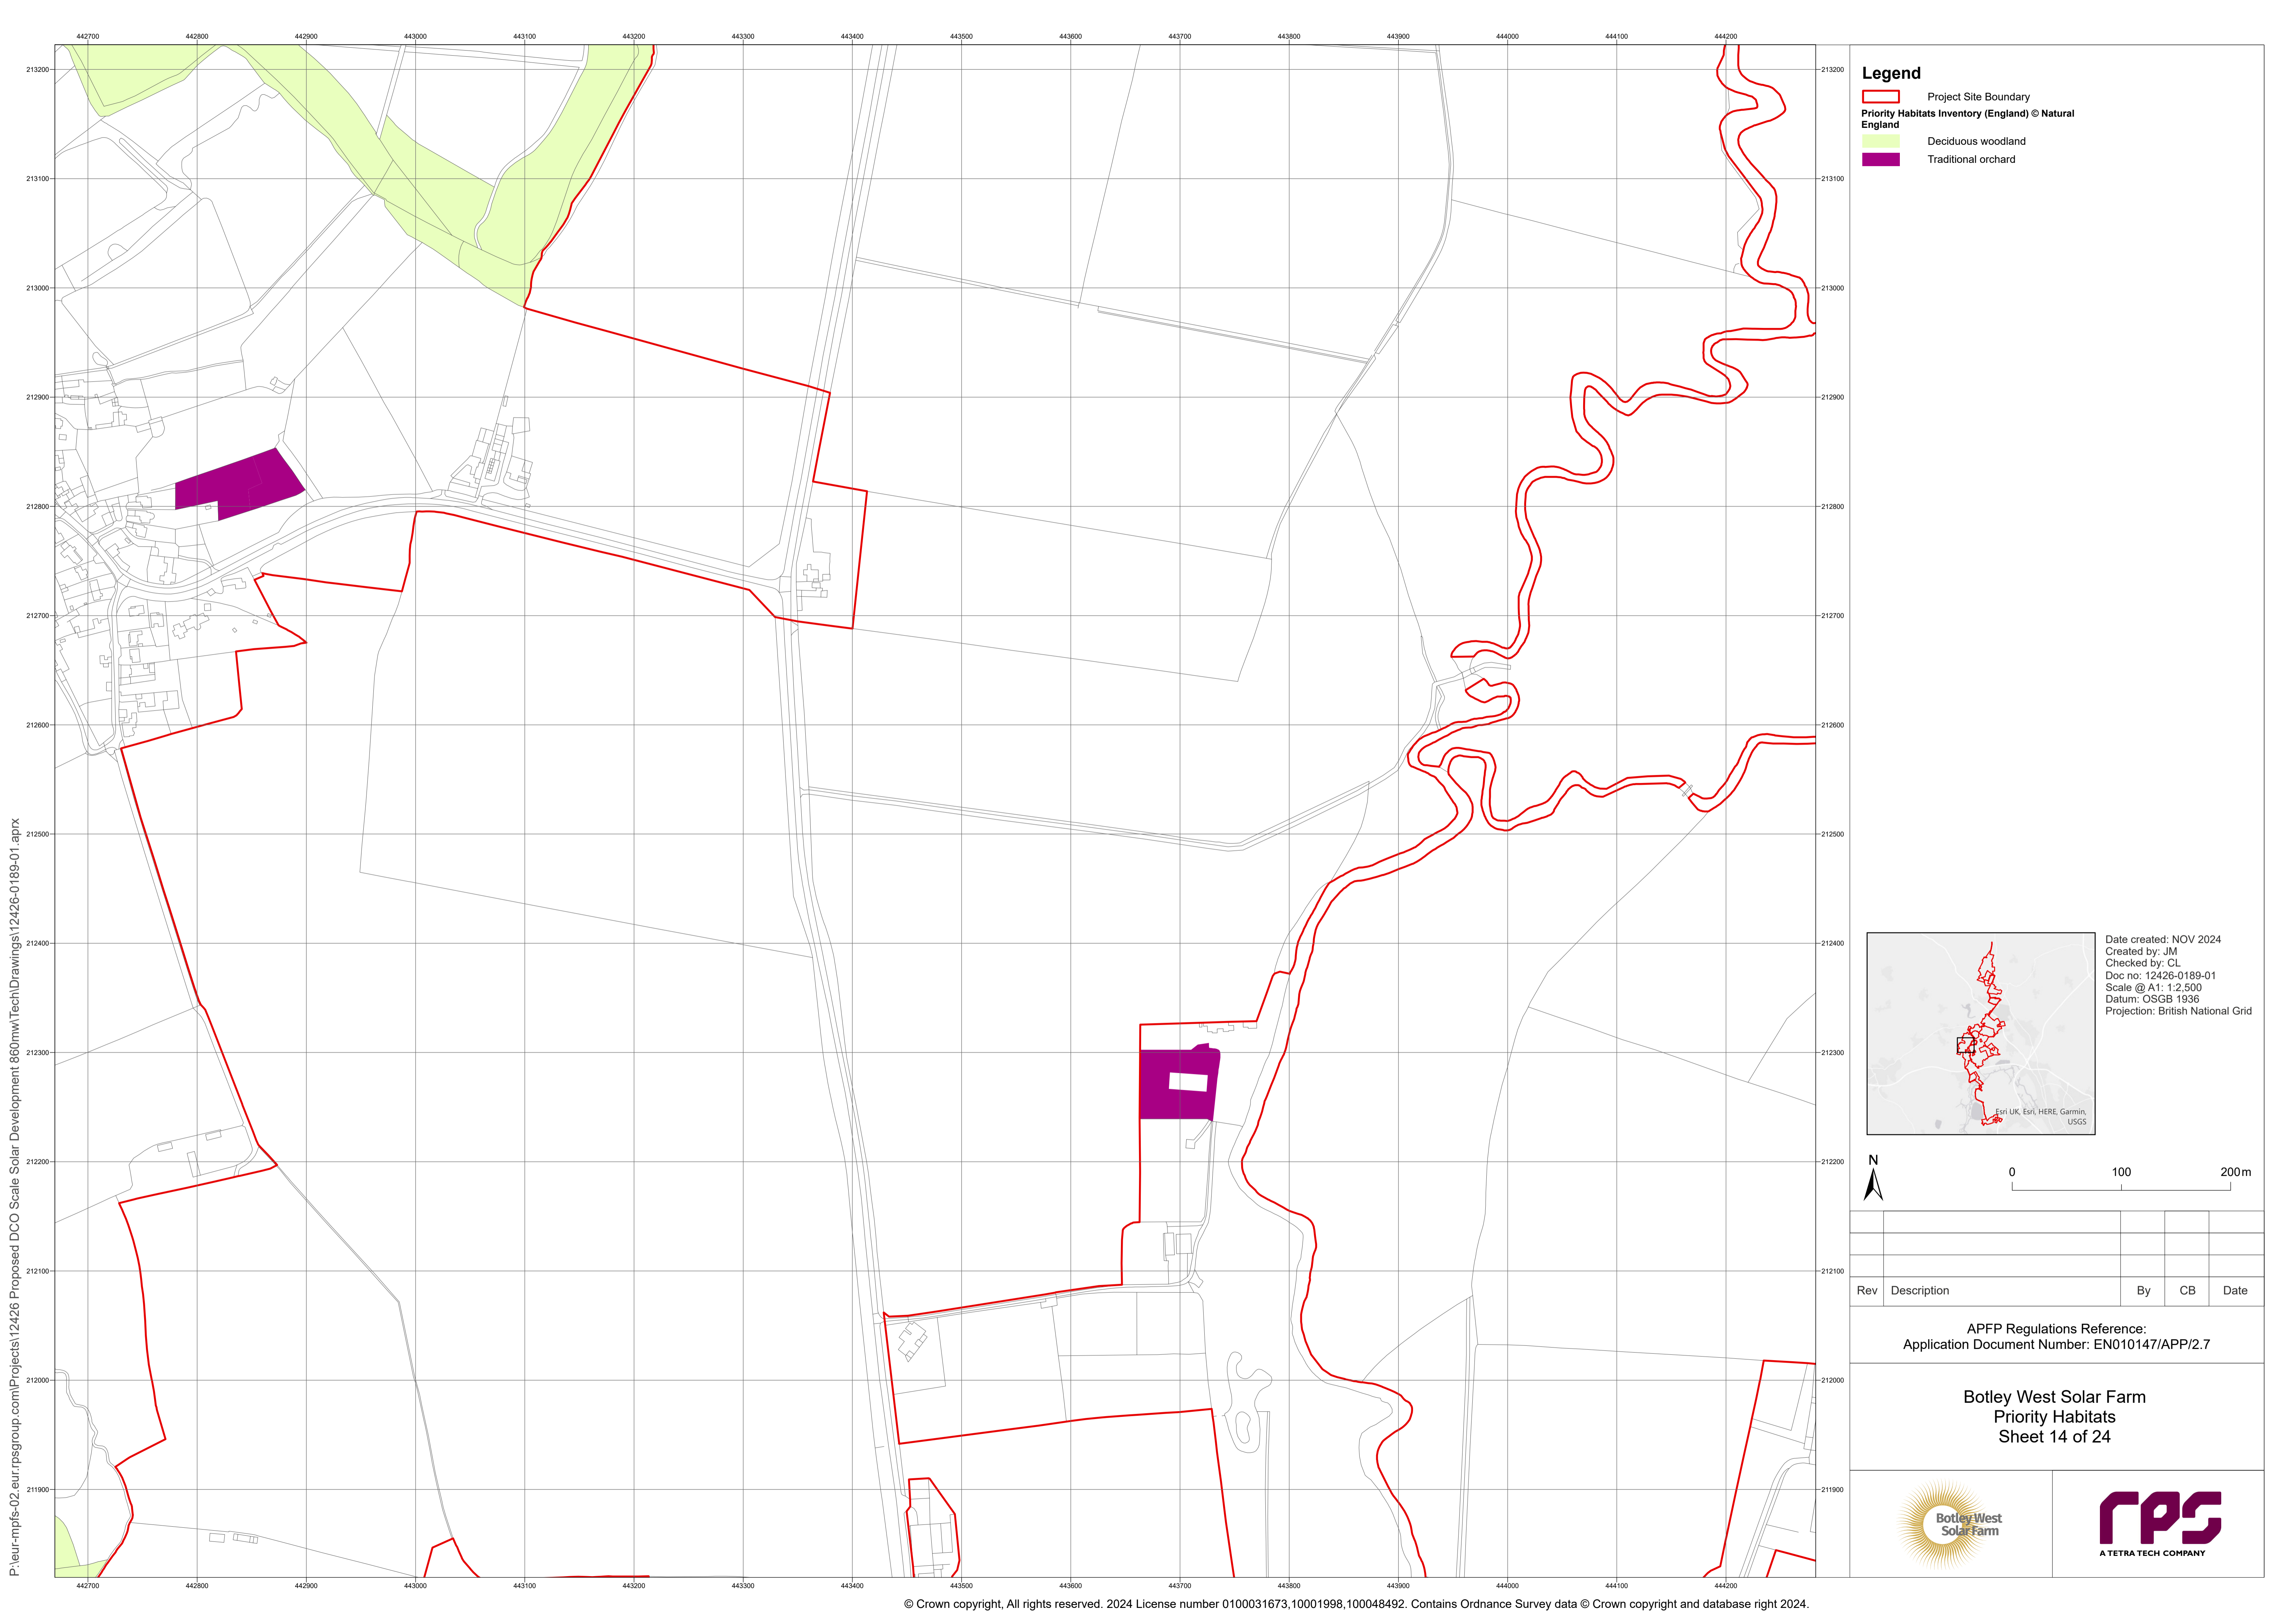

Botley West Solar Farm
 Priority Habitats
 Sheet 13 of 24

Legend

- Project Site Boundary
- Priority Habitats Inventory (England) © Natural England**
- Deciduous woodland
- Traditional orchard

Date created: NOV 2024
 Created by: JM
 Checked by: CL
 Doc no: 12426-0189-01
 Scale @ A1: 1:2,500
 Datum: OSGB 1936
 Projection: British National Grid