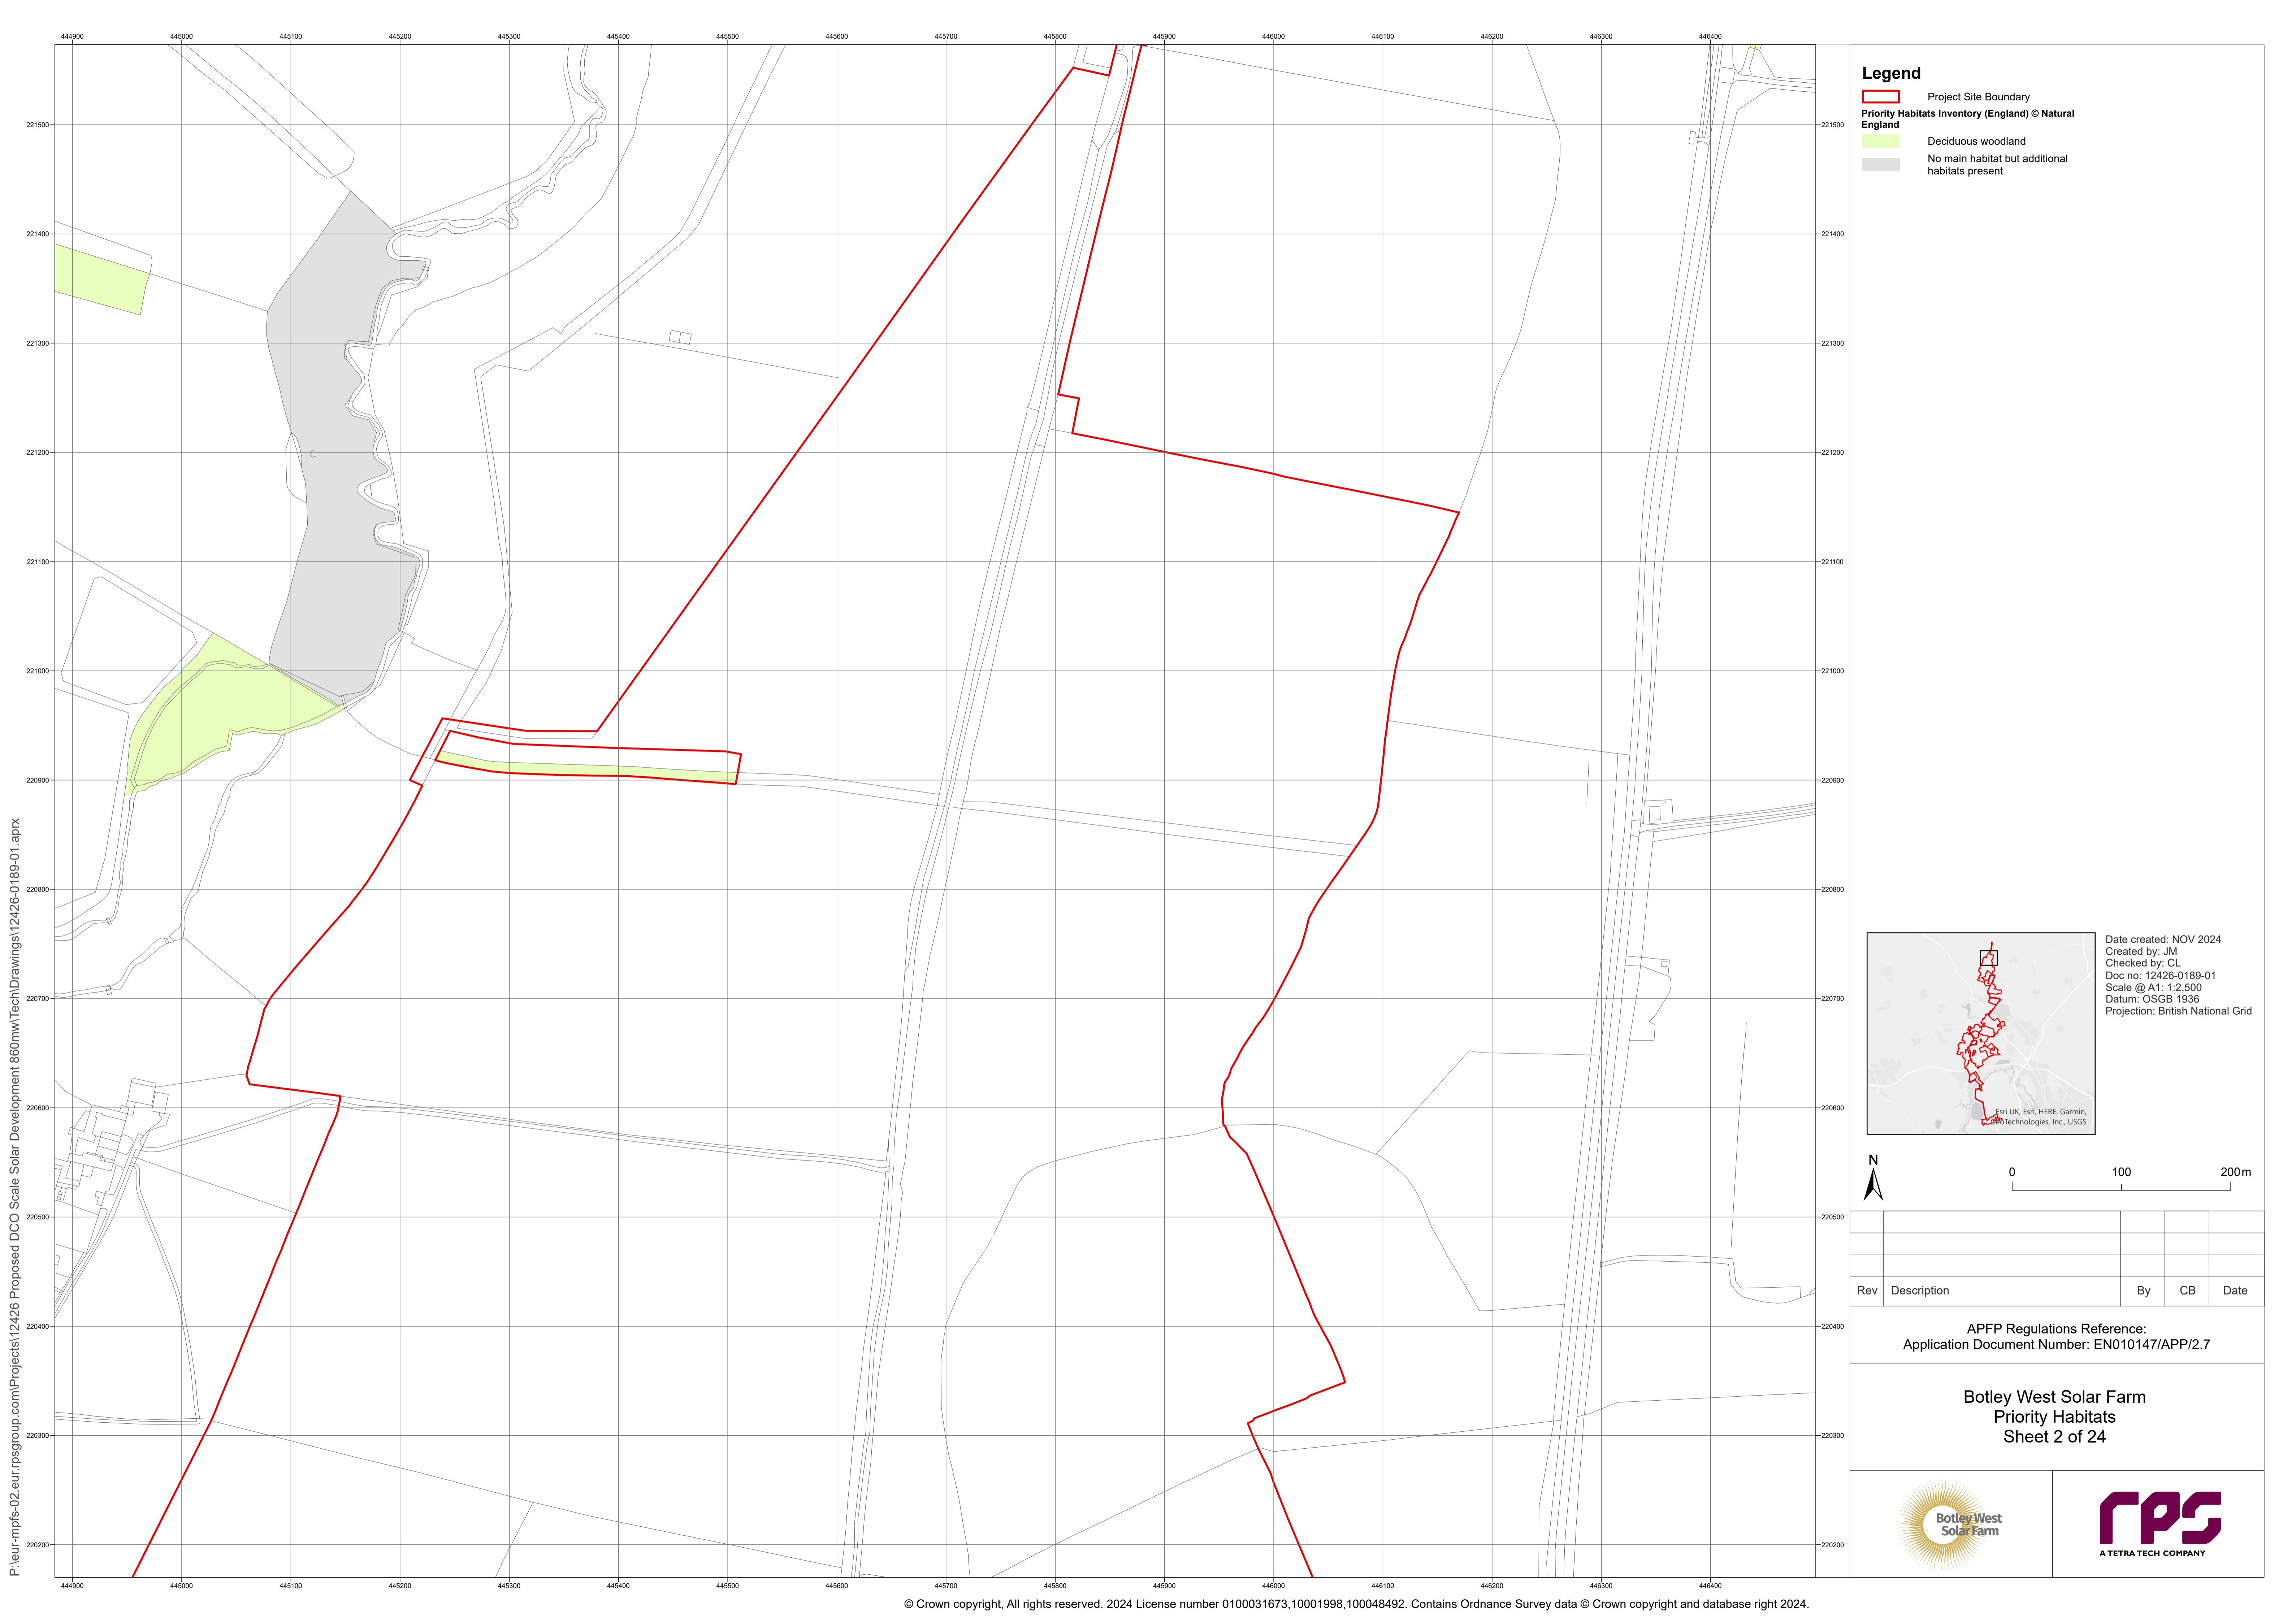

Legend

- Project Site Boundary
- Priority Habitats Inventory (England) © Natural England**
- Deciduous woodland
- Good quality semi improved grassland
- No main habitat but additional habitats present

Date created: NOV 2024
 Created by: JM
 Checked by: CL
 Doc no: 12426-0189-01
 Scale @ A1: 1:2,500
 Datum: OSGB 1936
 Projection: British National Grid

Legend

- Project Site Boundary
- Priority Habitats Inventory (England) © Natural England**
- Deciduous woodland
- No main habitat but additional habitats present

Date created: NOV 2024
 Created by: JM
 Checked by: CL
 Doc no: 12426-0189-01
 Scale @ A1: 1:2,500
 Datum: OSGB 1936
 Projection: British National Grid