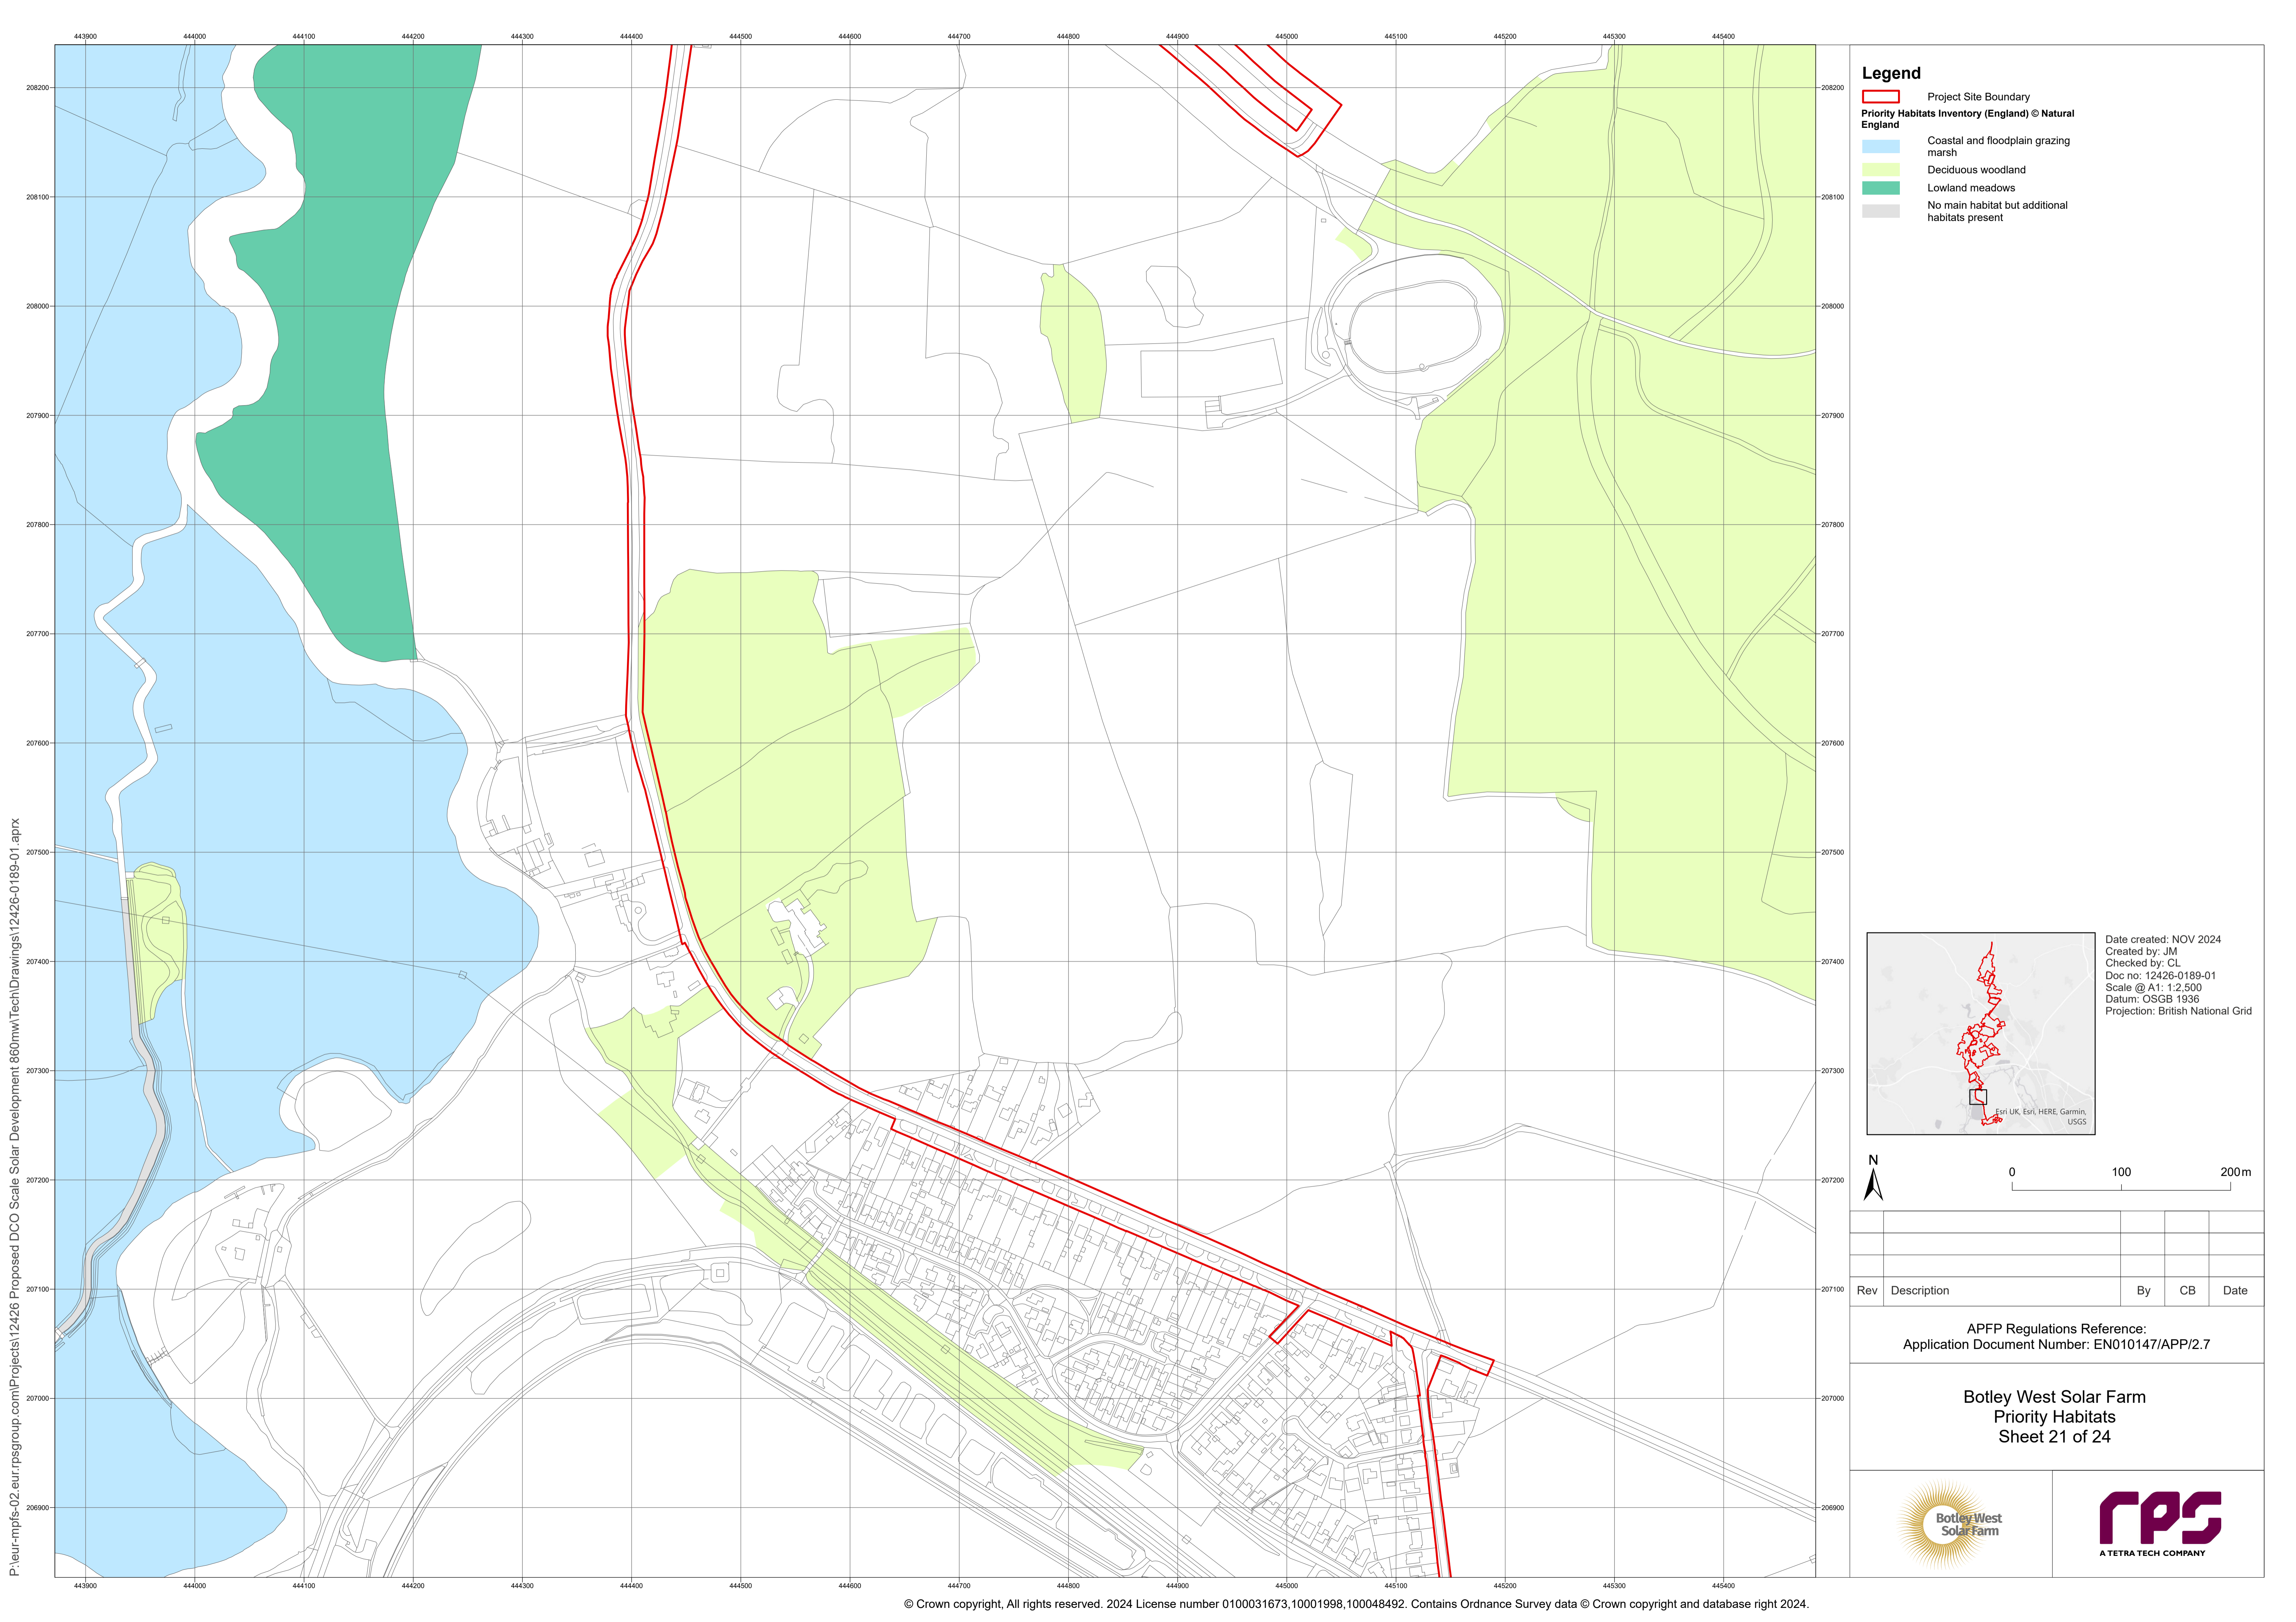

1. **Legend**
2. Project Site Boundary
   - **Priority Habitats Inventory (England) © Natural England**
   - Coastal and floodplain grazing marsh
   - Deciduous woodland
   - Lowland meadows
   - No main habitat but additional habitats present

Date created: NOV 2024
Created by: JM
Checked by: CL
Doc no: 12426-0189-01
Scale @ A1: 1:2,500
Datum: OSGB 1936
Projection: British National Grid

Rev	Description	By	CB	Date

APFP Regulations Reference:
Application Document Number: EN010147/APP/2.7

Botley West Solar Farm
Priority Habitats
Sheet 21 of 24

P:\eur-mpfs-02.eur.rpsgroup.com\Projects\12426\Tech\Drawings\12426-0189-01.aprx