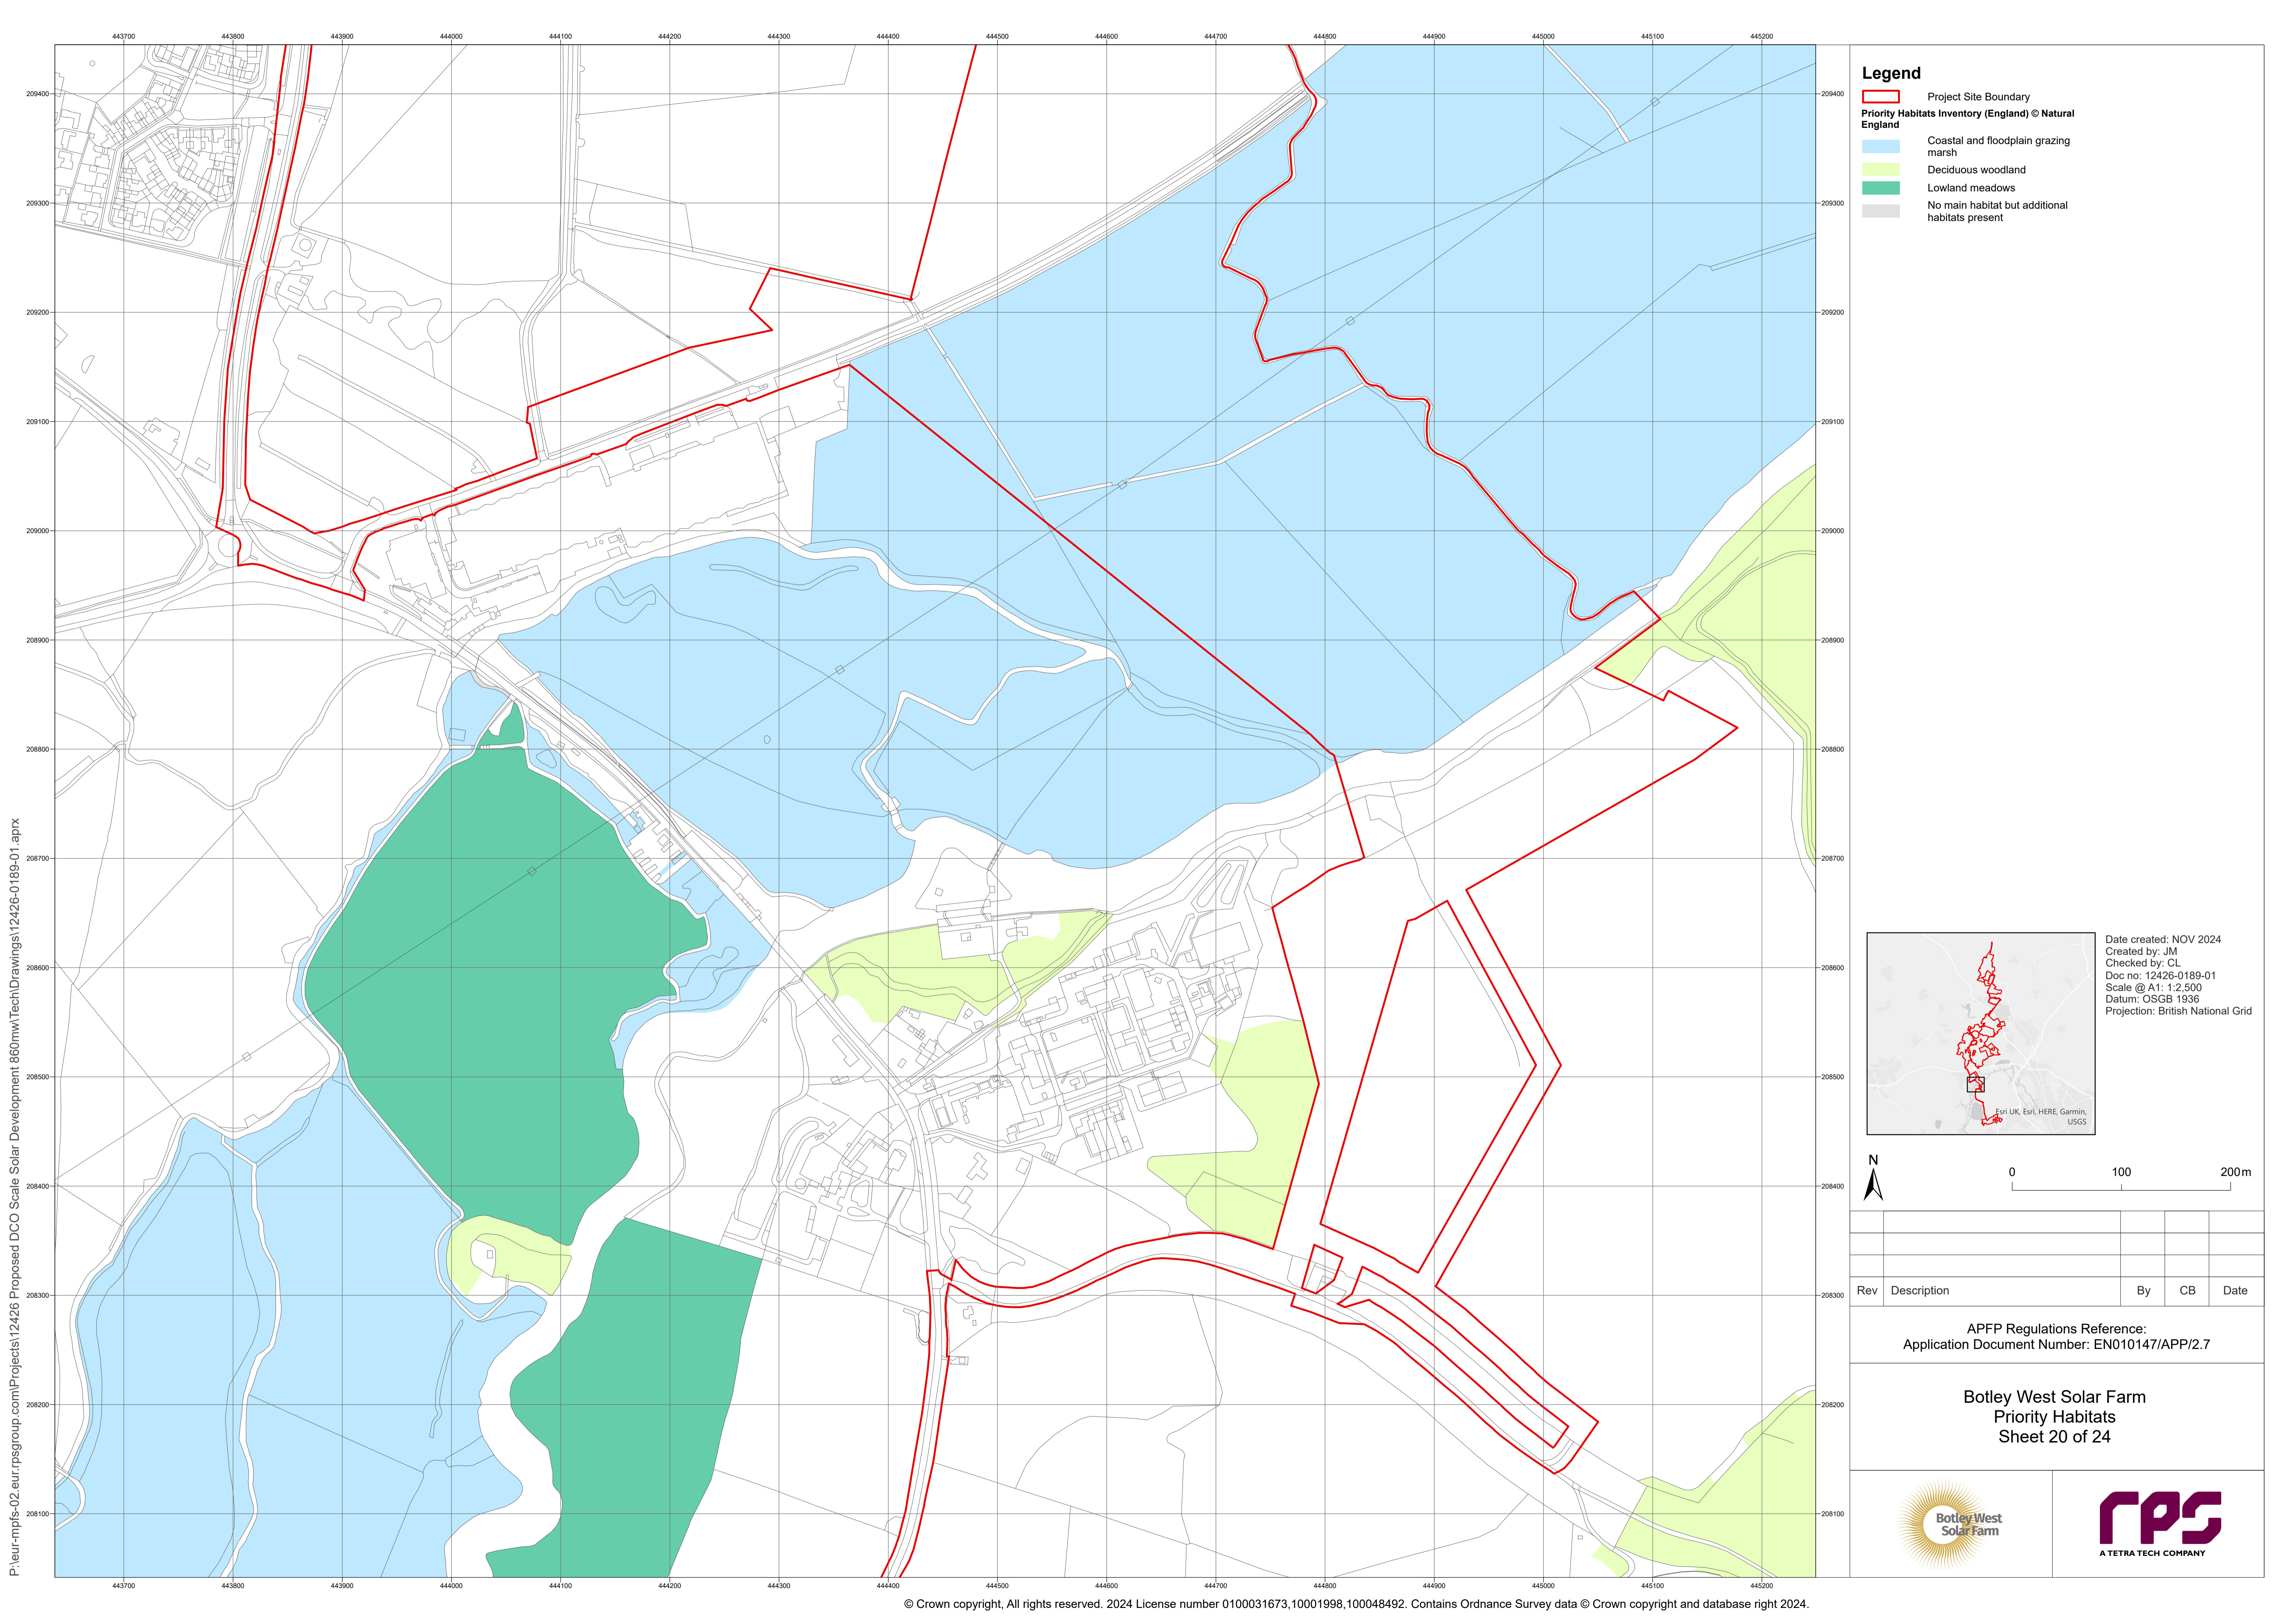

Legend

- Project Site Boundary
- **Priority Habitats Inventory (England) © Natural England**
- Coastal and floodplain grazing marsh
- Deciduous woodland
- Lowland meadows
- No main habitat but additional habitats present

Date created: NOV 2024
Created by: JM
Checked by: CL
Doc no: 12426-0189-01
Scale @ A1: 1:2,500
Datum: OSGB 1936
Projection: British National Grid

Rev	Description	By	CB	Date

APFP Regulations Reference:
Application Document Number: EN010147/APP/2.7

Botley West Solar Farm
Priority Habitats
Sheet 20 of 24

P:\eur-mpfs-02.eur.rpsgroup.com\Projects\12426\Proposed DCO Scale Solar Development\860m\Tech\Drawings\12426-0189-01.aprx