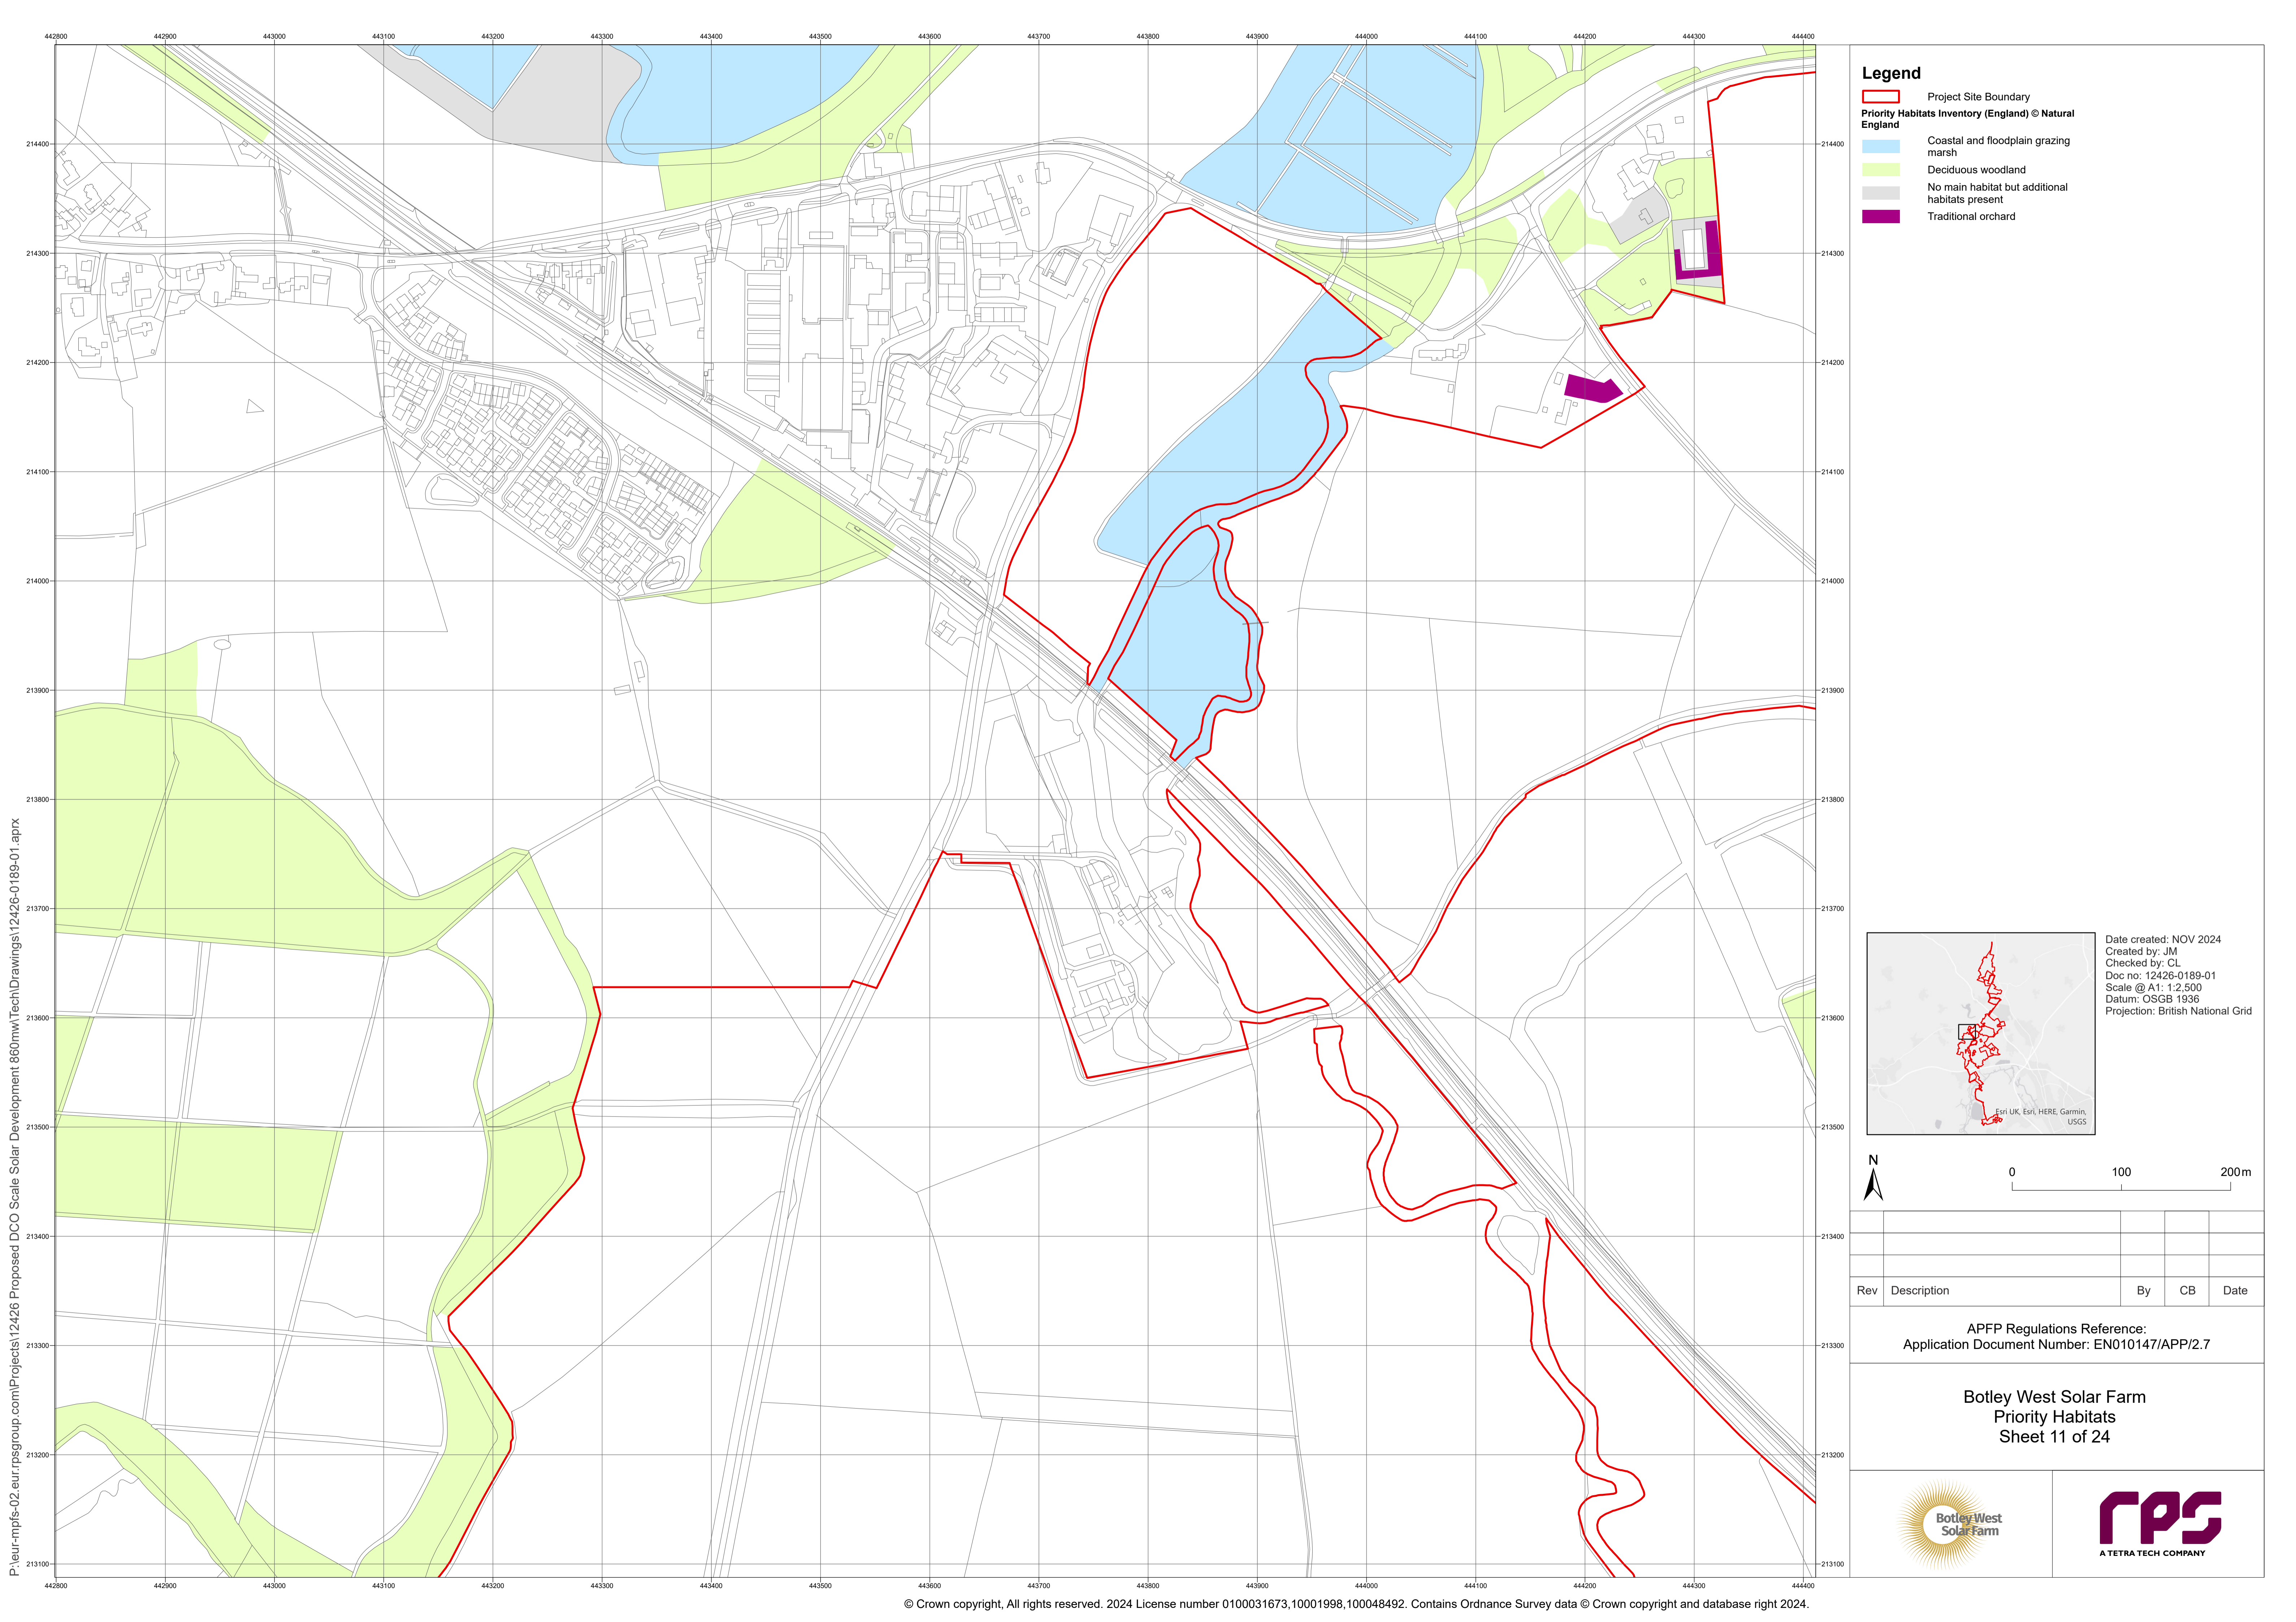

1. **Legend**
2. Project Site Boundary
   - **Priority Habitats Inventory (England) © Natural England**
   - Coastal and floodplain grazing marsh
   - Deciduous woodland
   - No main habitat but additional habitats present
   - Traditional orchard

Date created: NOV 2024
Created by: JM
Checked by: CL
Doc no: 12426-0189-01
Scale @ A1: 1:2,500
Datum: OSGB 1936
Projection: British National Grid

Rev	Description	By	CB	Date

APFP Regulations Reference:
Application Document Number: EN010147/APP/2.7

Botley West Solar Farm
Priority Habitats
Sheet 11 of 24

P:\eur-mp\p15-02.eur.rpsgroup.com\Projects\12426 Proposed DCO Scale Solar Development\860\mw\Tech\Drawings\12426-0189-01.aprx

442800 442900 443000 443100 443200 443300 443400 443500 443600 443700 443800 443900 444000 444100 444200 444300 444400

214400 214300 214200 214100 214000 213900 213800 213700 213600 213500 213400 213300 213200 213100

442800 442900 443000 443100 443200 443300 443400 443500 443600 443700 443800 443900 444000 444100 444200 444300 444400