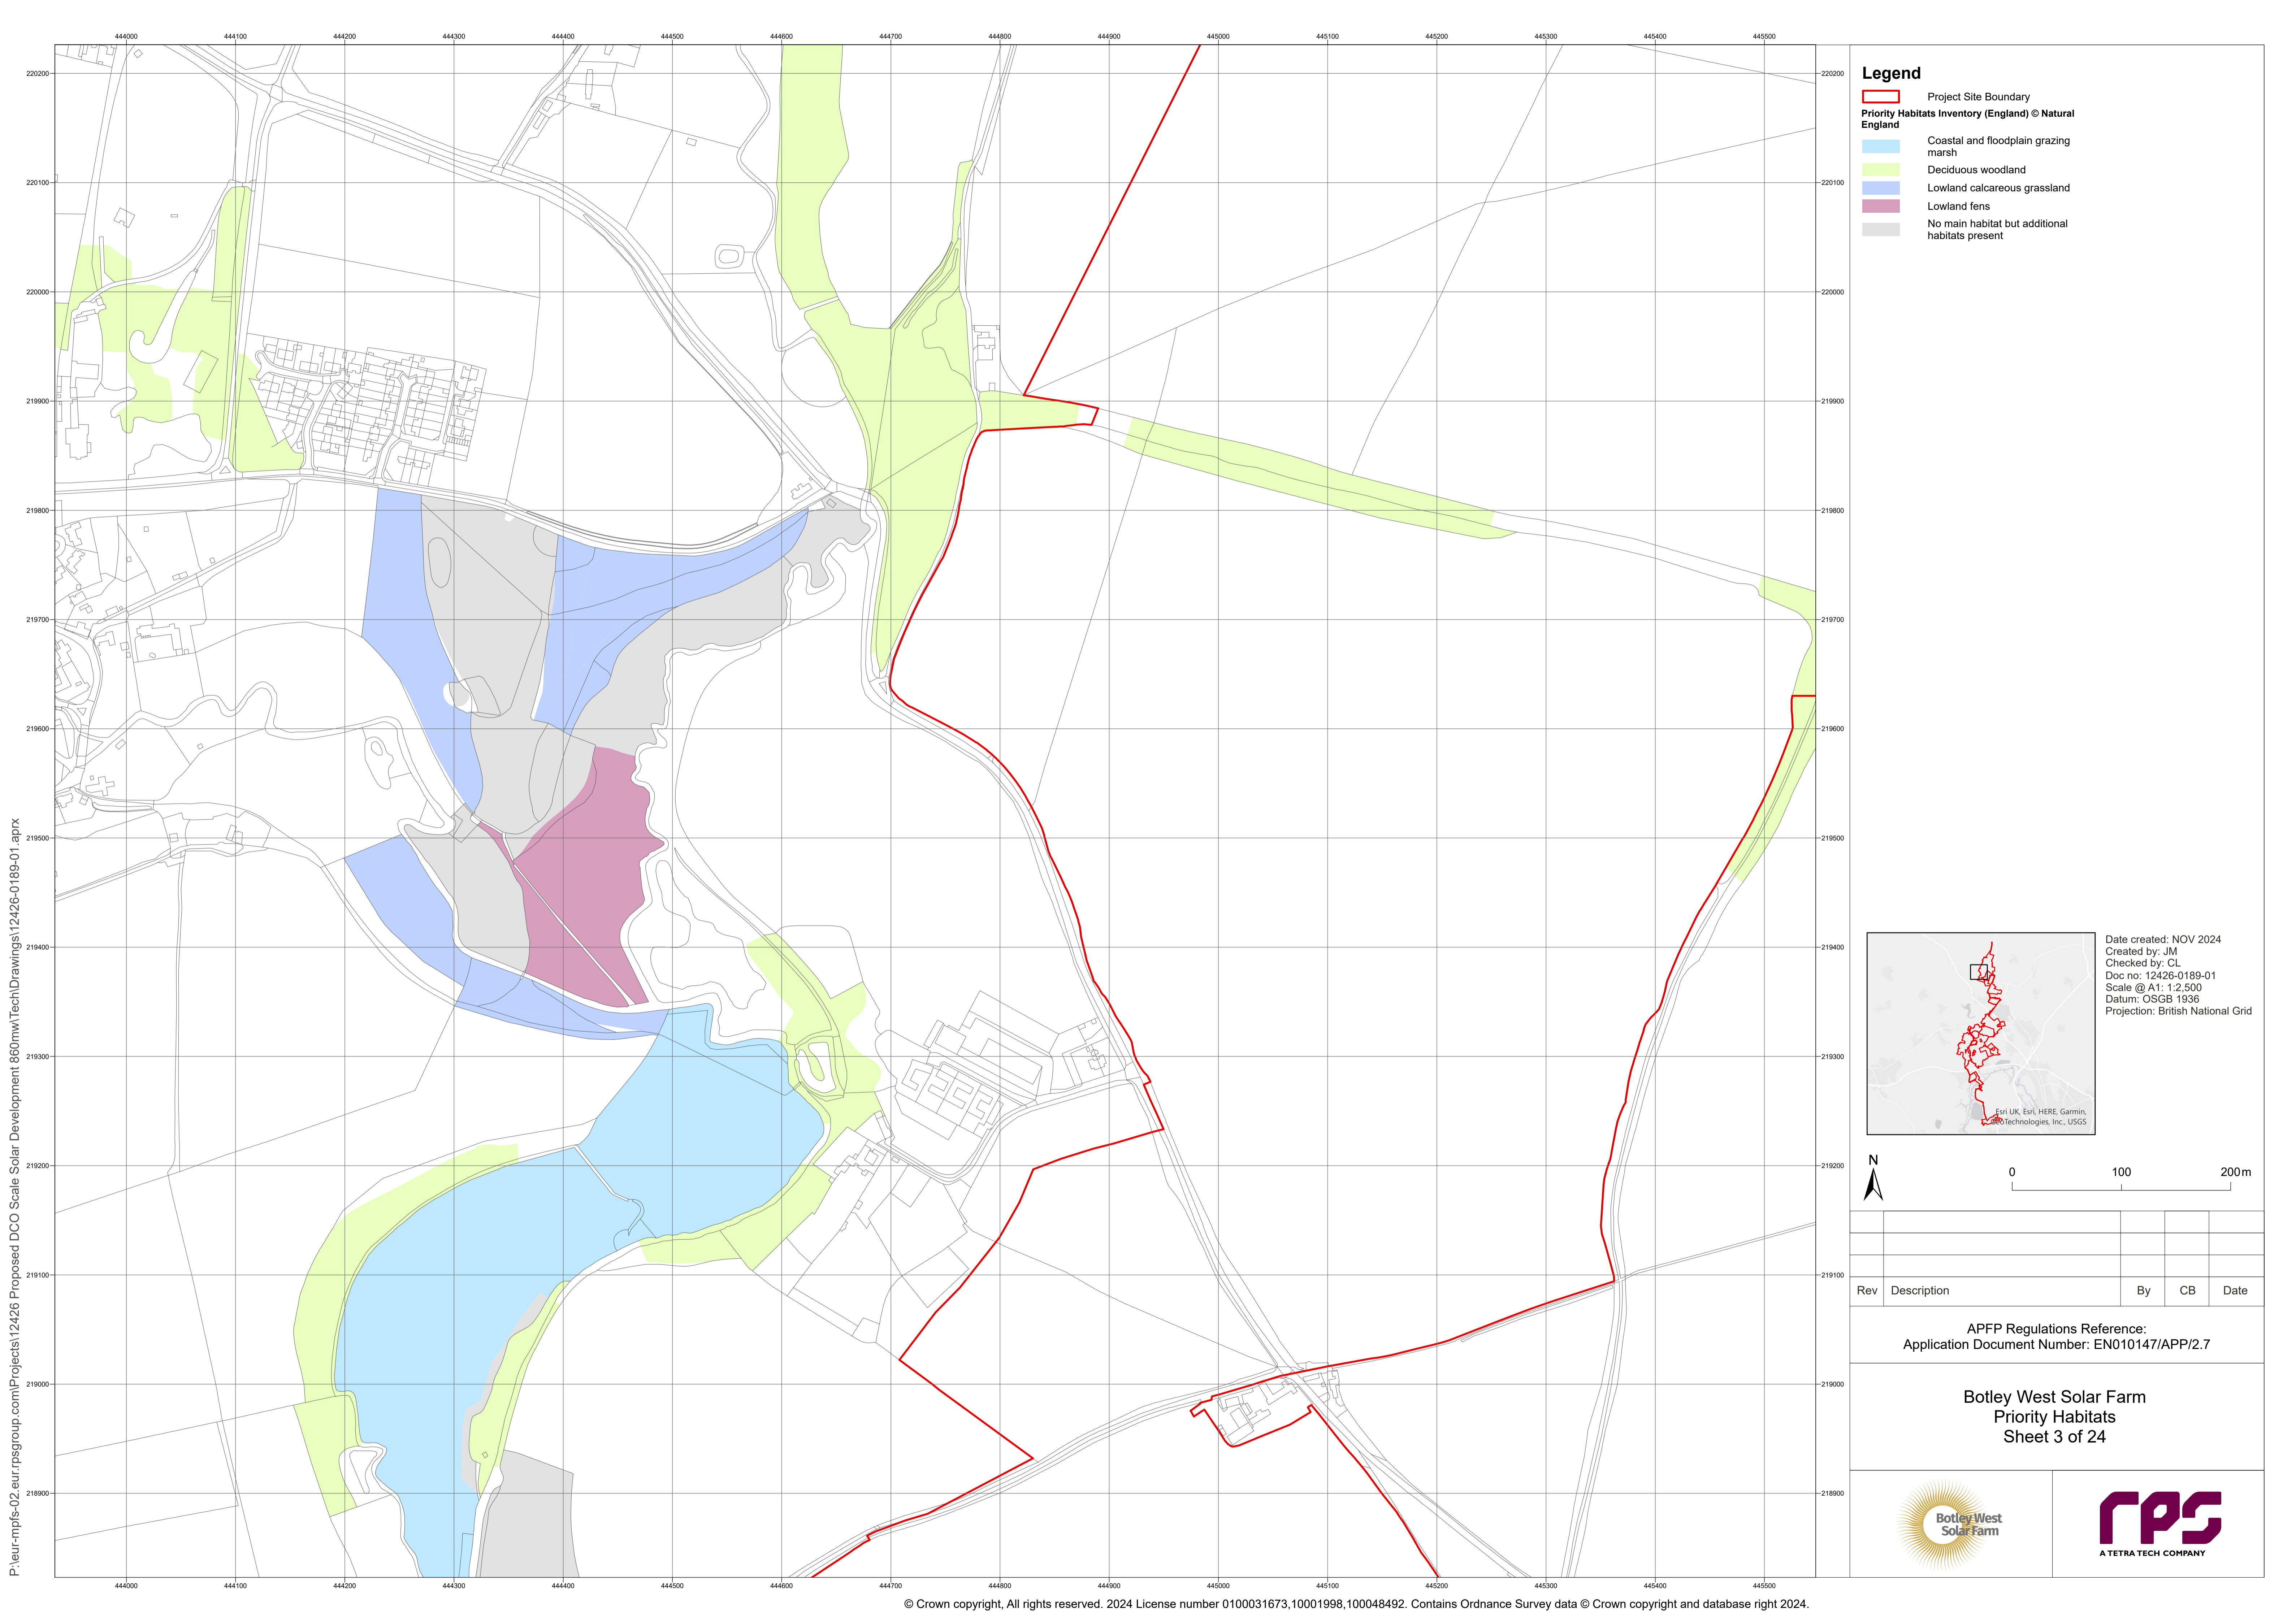

Legend

- Project Site Boundary
- **Priority Habitats Inventory (England) © Natural England**
- Coastal and floodplain grazing marsh
- Deciduous woodland
- Lowland calcareous grassland
- Lowland fens
- No main habitat but additional habitats present

Date created: NOV 2024
Created by: JM
Checked by: CL
Doc no: 12426-0189-01
Scale @ A1: 1:2,500
Datum: OSGB 1936
Projection: British National Grid

N

0 100 200m

Rev	Description	By	CB	Date

APFP Regulations Reference:
Application Document Number: EN010147/APP/2.7

Botley West Solar Farm
Priority Habitats
Sheet 3 of 24

P:\eur-mp\sis-02.eur.rpsgroup.com\Projects\12426\Proposed DCO Scale Solar Development\860\mw\Tech\Drawings\12426-0189-01.aprx