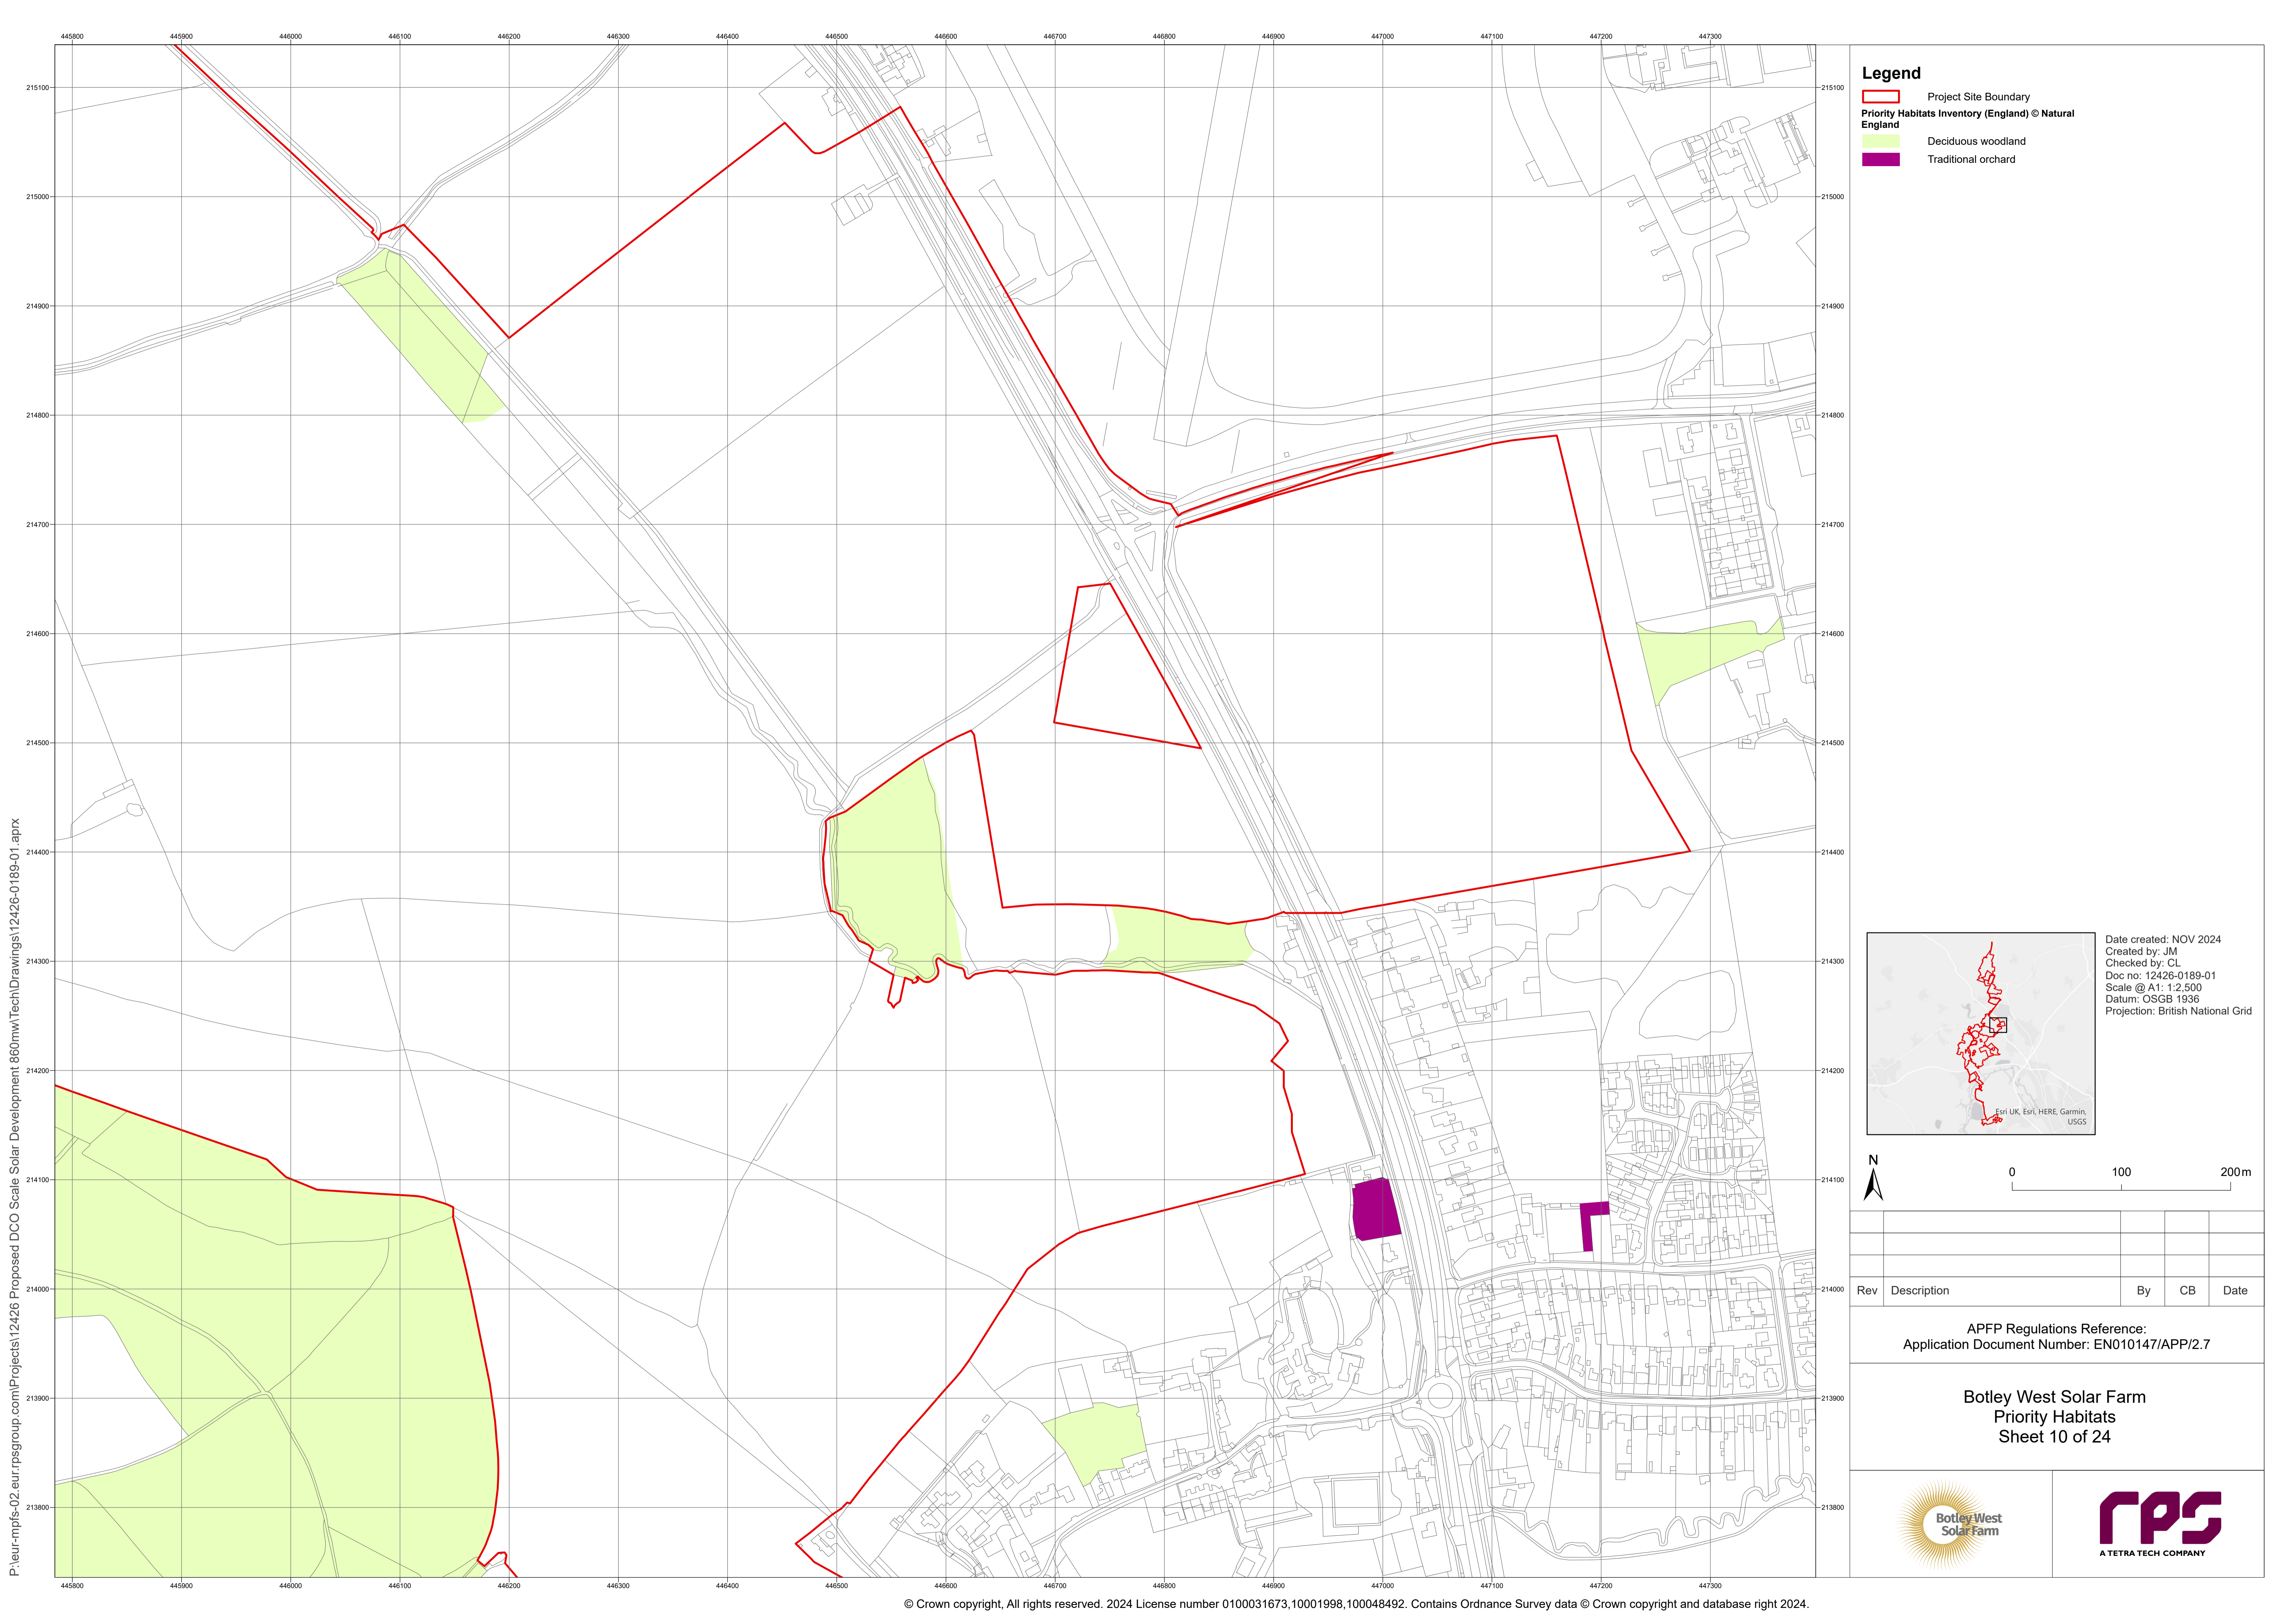

Botley West Solar Farm
 Priority Habitats
 Sheet 9 of 24

P:\eur-mpfs-02.eur.rpsgroup.com\Projects\12426 Proposed DCO Scale Solar Development\860mm\Tech\Drawings\12426-0189-01.aprx

Legend

- Project Site Boundary
- Priority Habitats Inventory (England) © Natural England**
- Deciduous woodland
- Traditional orchard